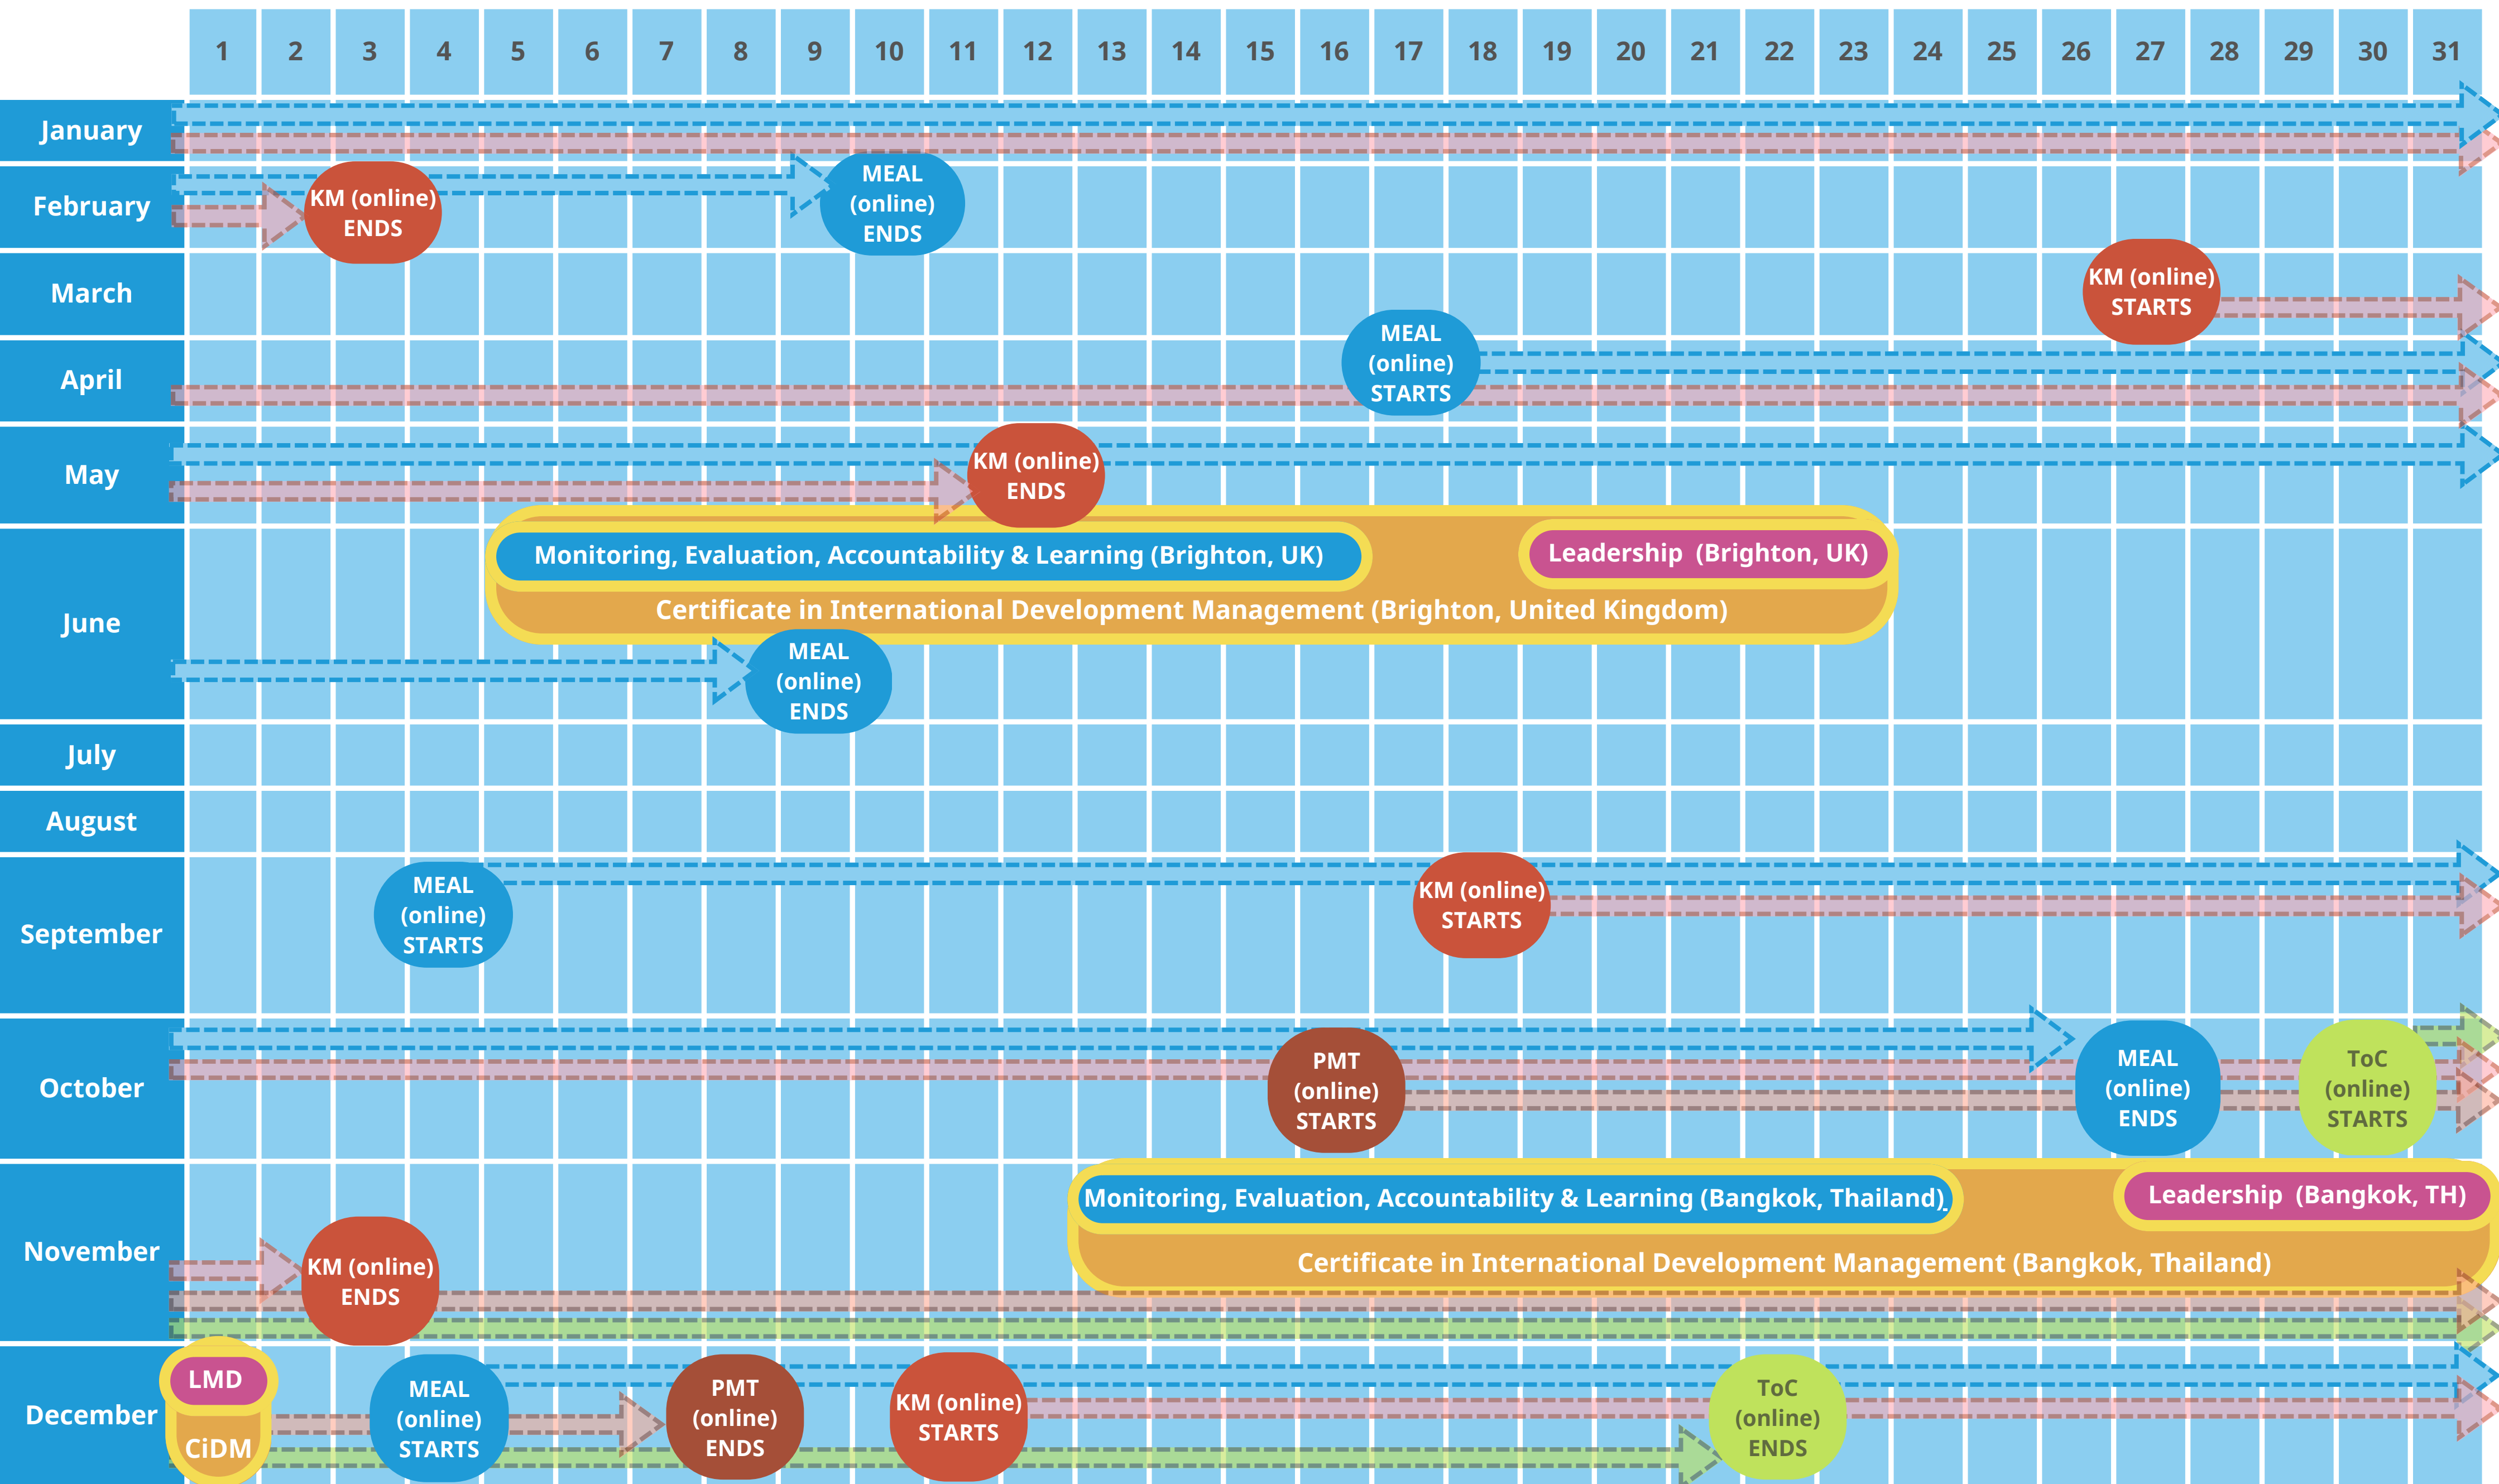

2023 Course Calendar

KM = Knowledge Management
MEAL = Monitoring, Evaluation, Accountability and Learning
PMT = Project Monitoring Techniques

TOC = Theory of Change in Practice
Leadership (LMD) = Leadership and Management in International Development
CiDM = Certificate in International Development Management