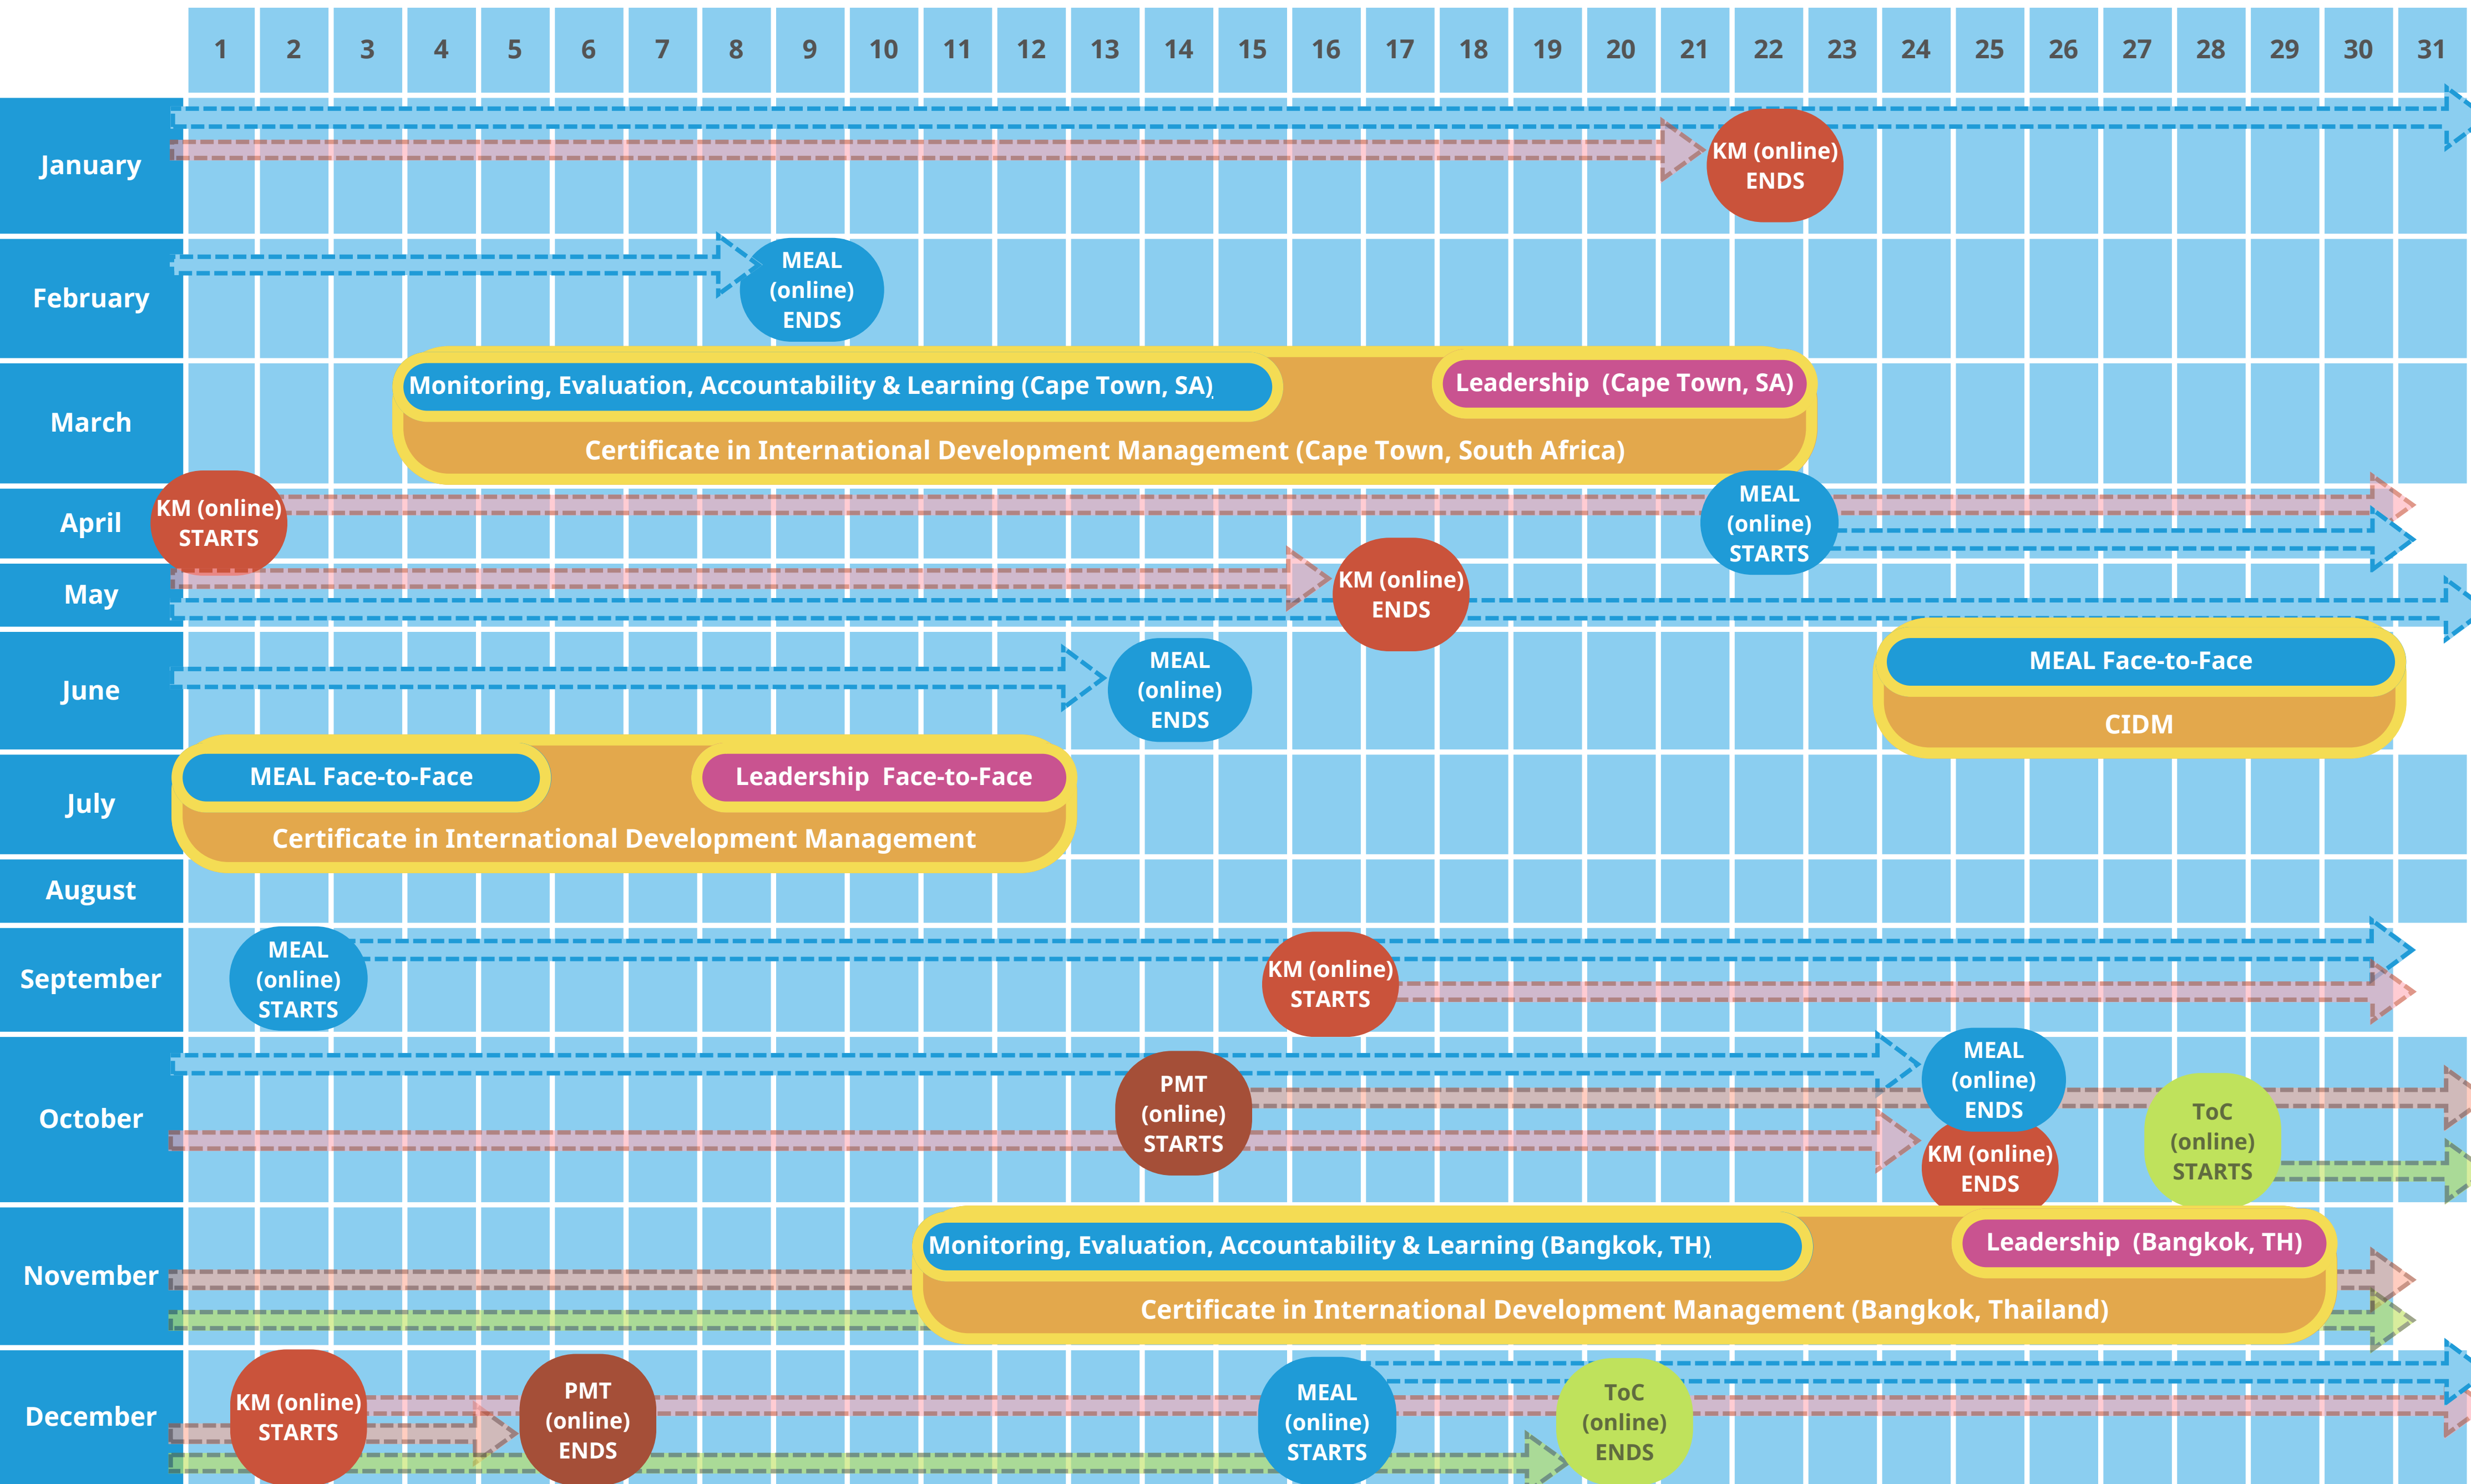

2024 Course Calendar

KM = Knowledge Management
MEAL = Monitoring, Evaluation, Accountability and Learning
PMT = Project Monitoring Techniques

TOC = Theory of Change in Practice
Leadership (LMD) = Leadership and Management in International Development
CIDM = Certificate in International Development Management