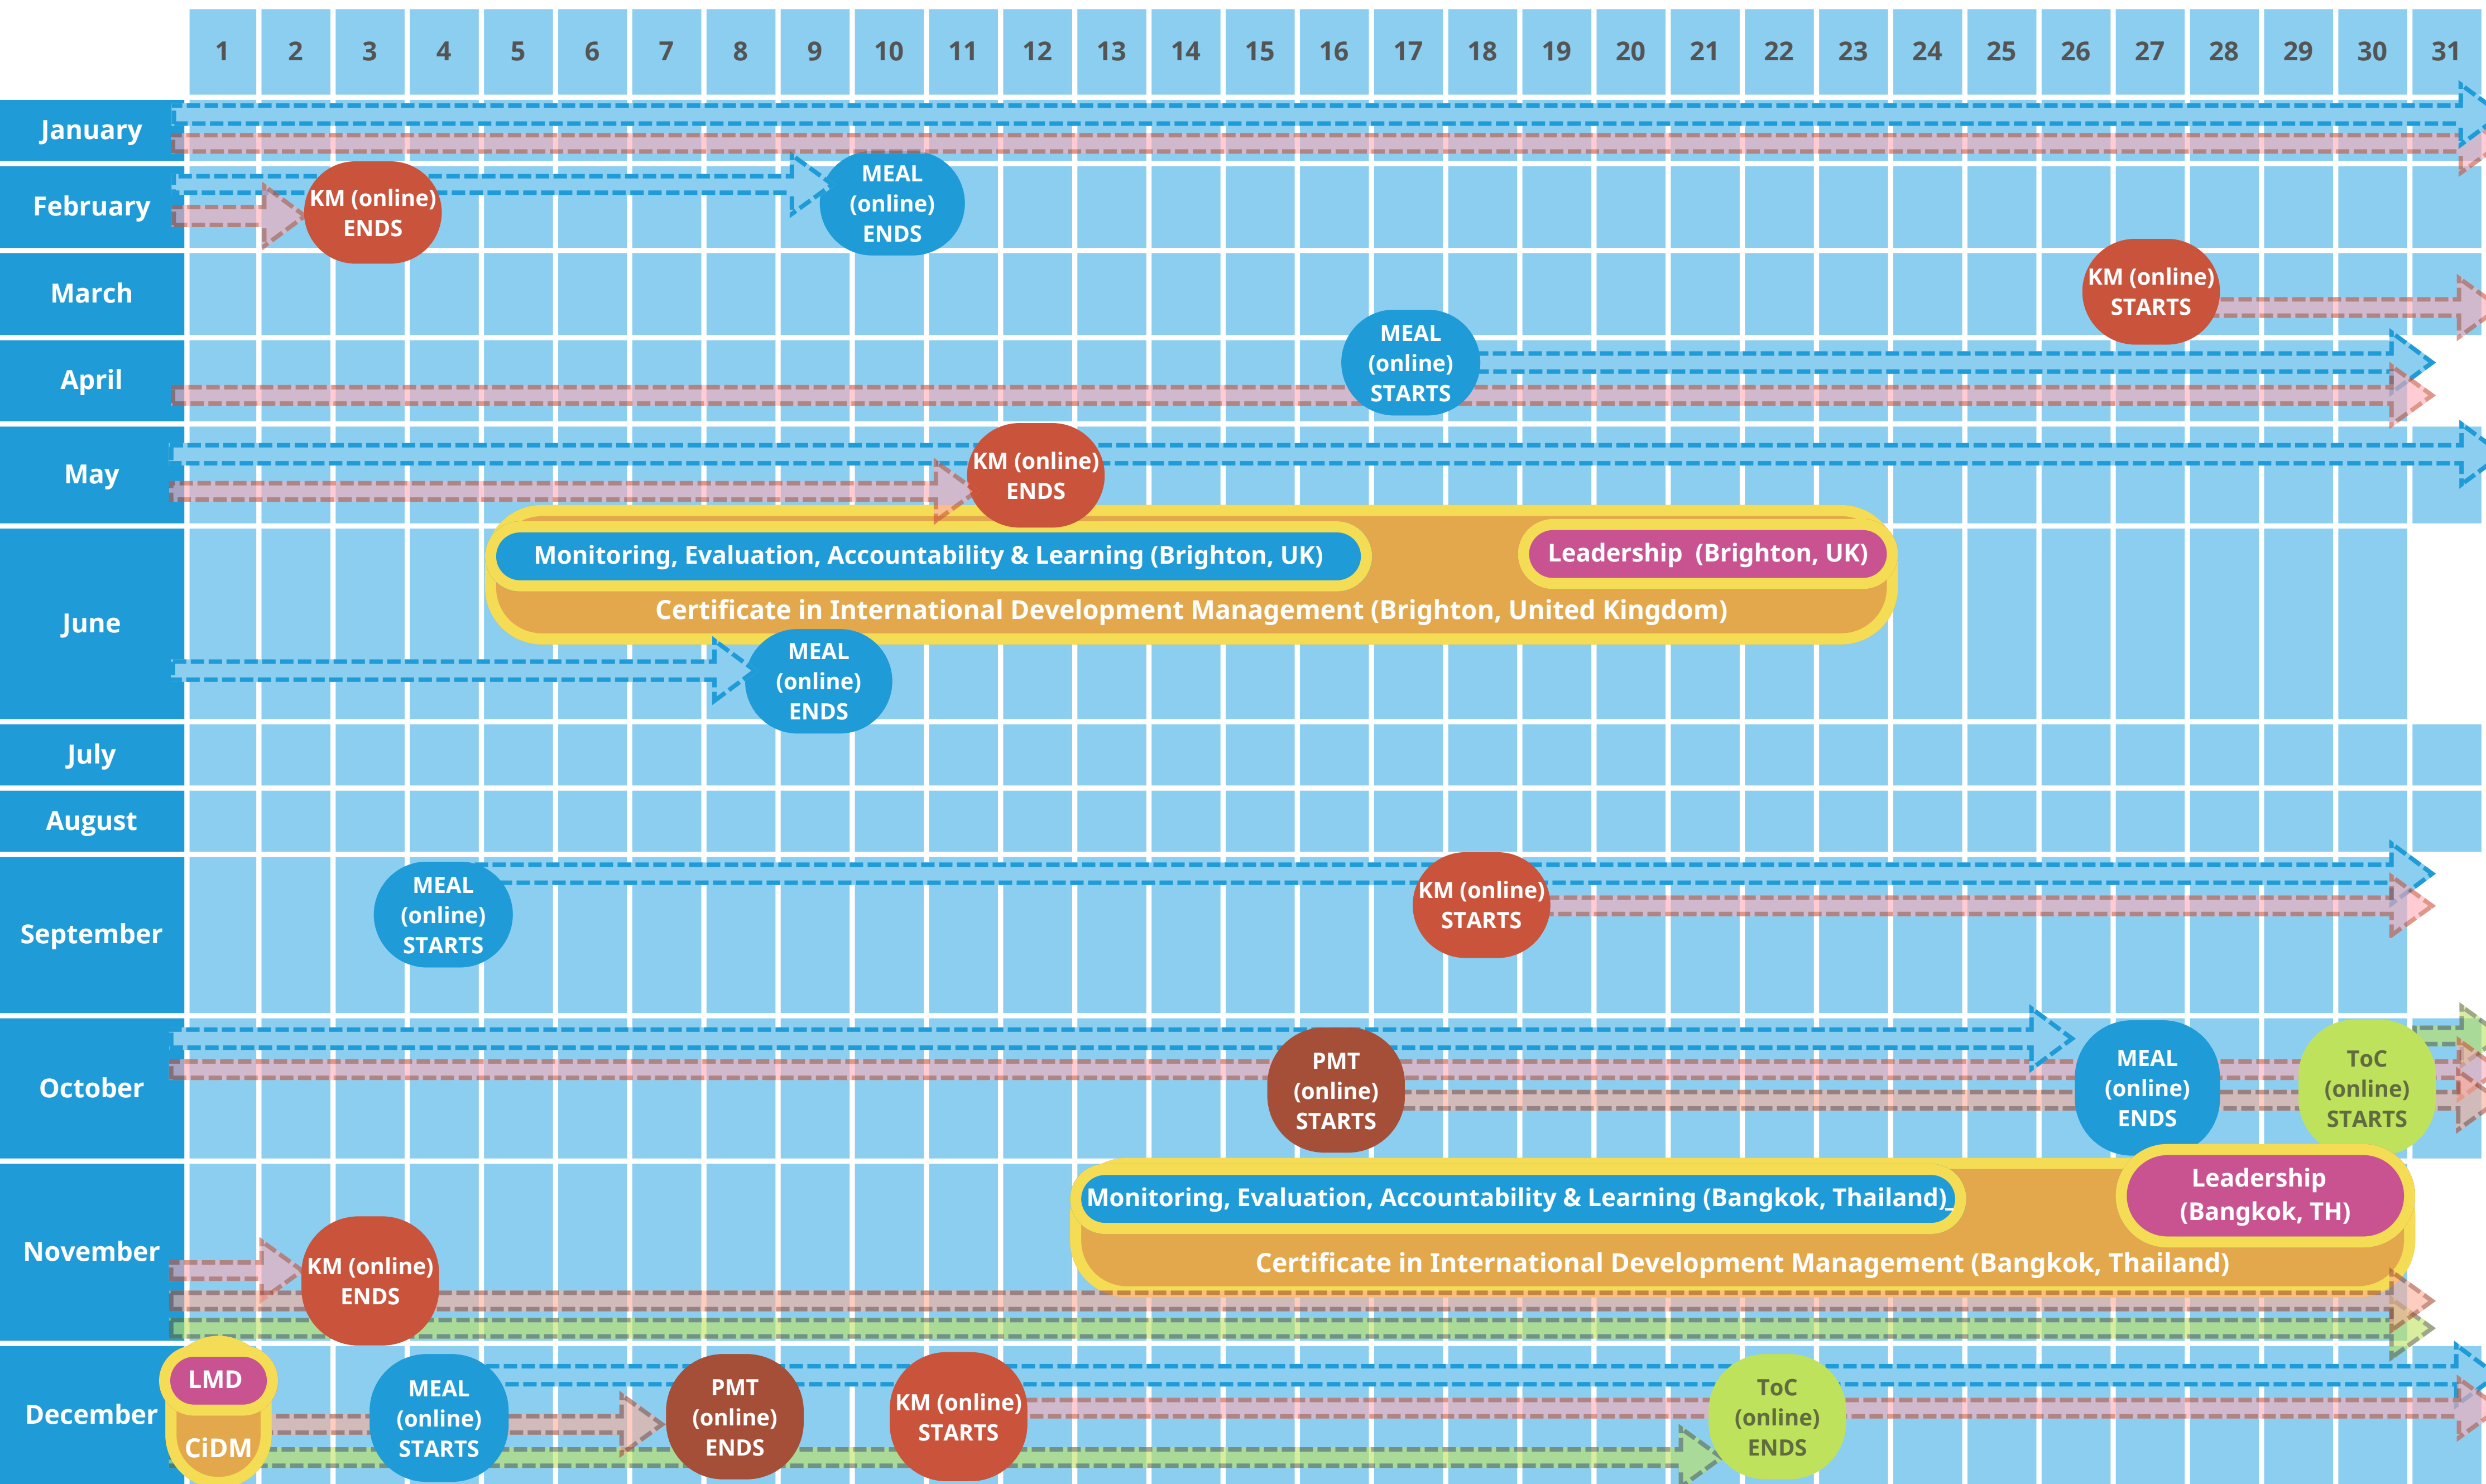

# 2023 Course Calendar

**KM** = Knowledge Management  
**MEAL** = Monitoring, Evaluation, Accountability and Learning  
**PMT** = Project Monitoring Techniques  
**TOC** = Theory of Change in Practice  
**Leadership (LMD)** = Leadership and Management in International Development  
**CiDM** = Certificate in International Development Management