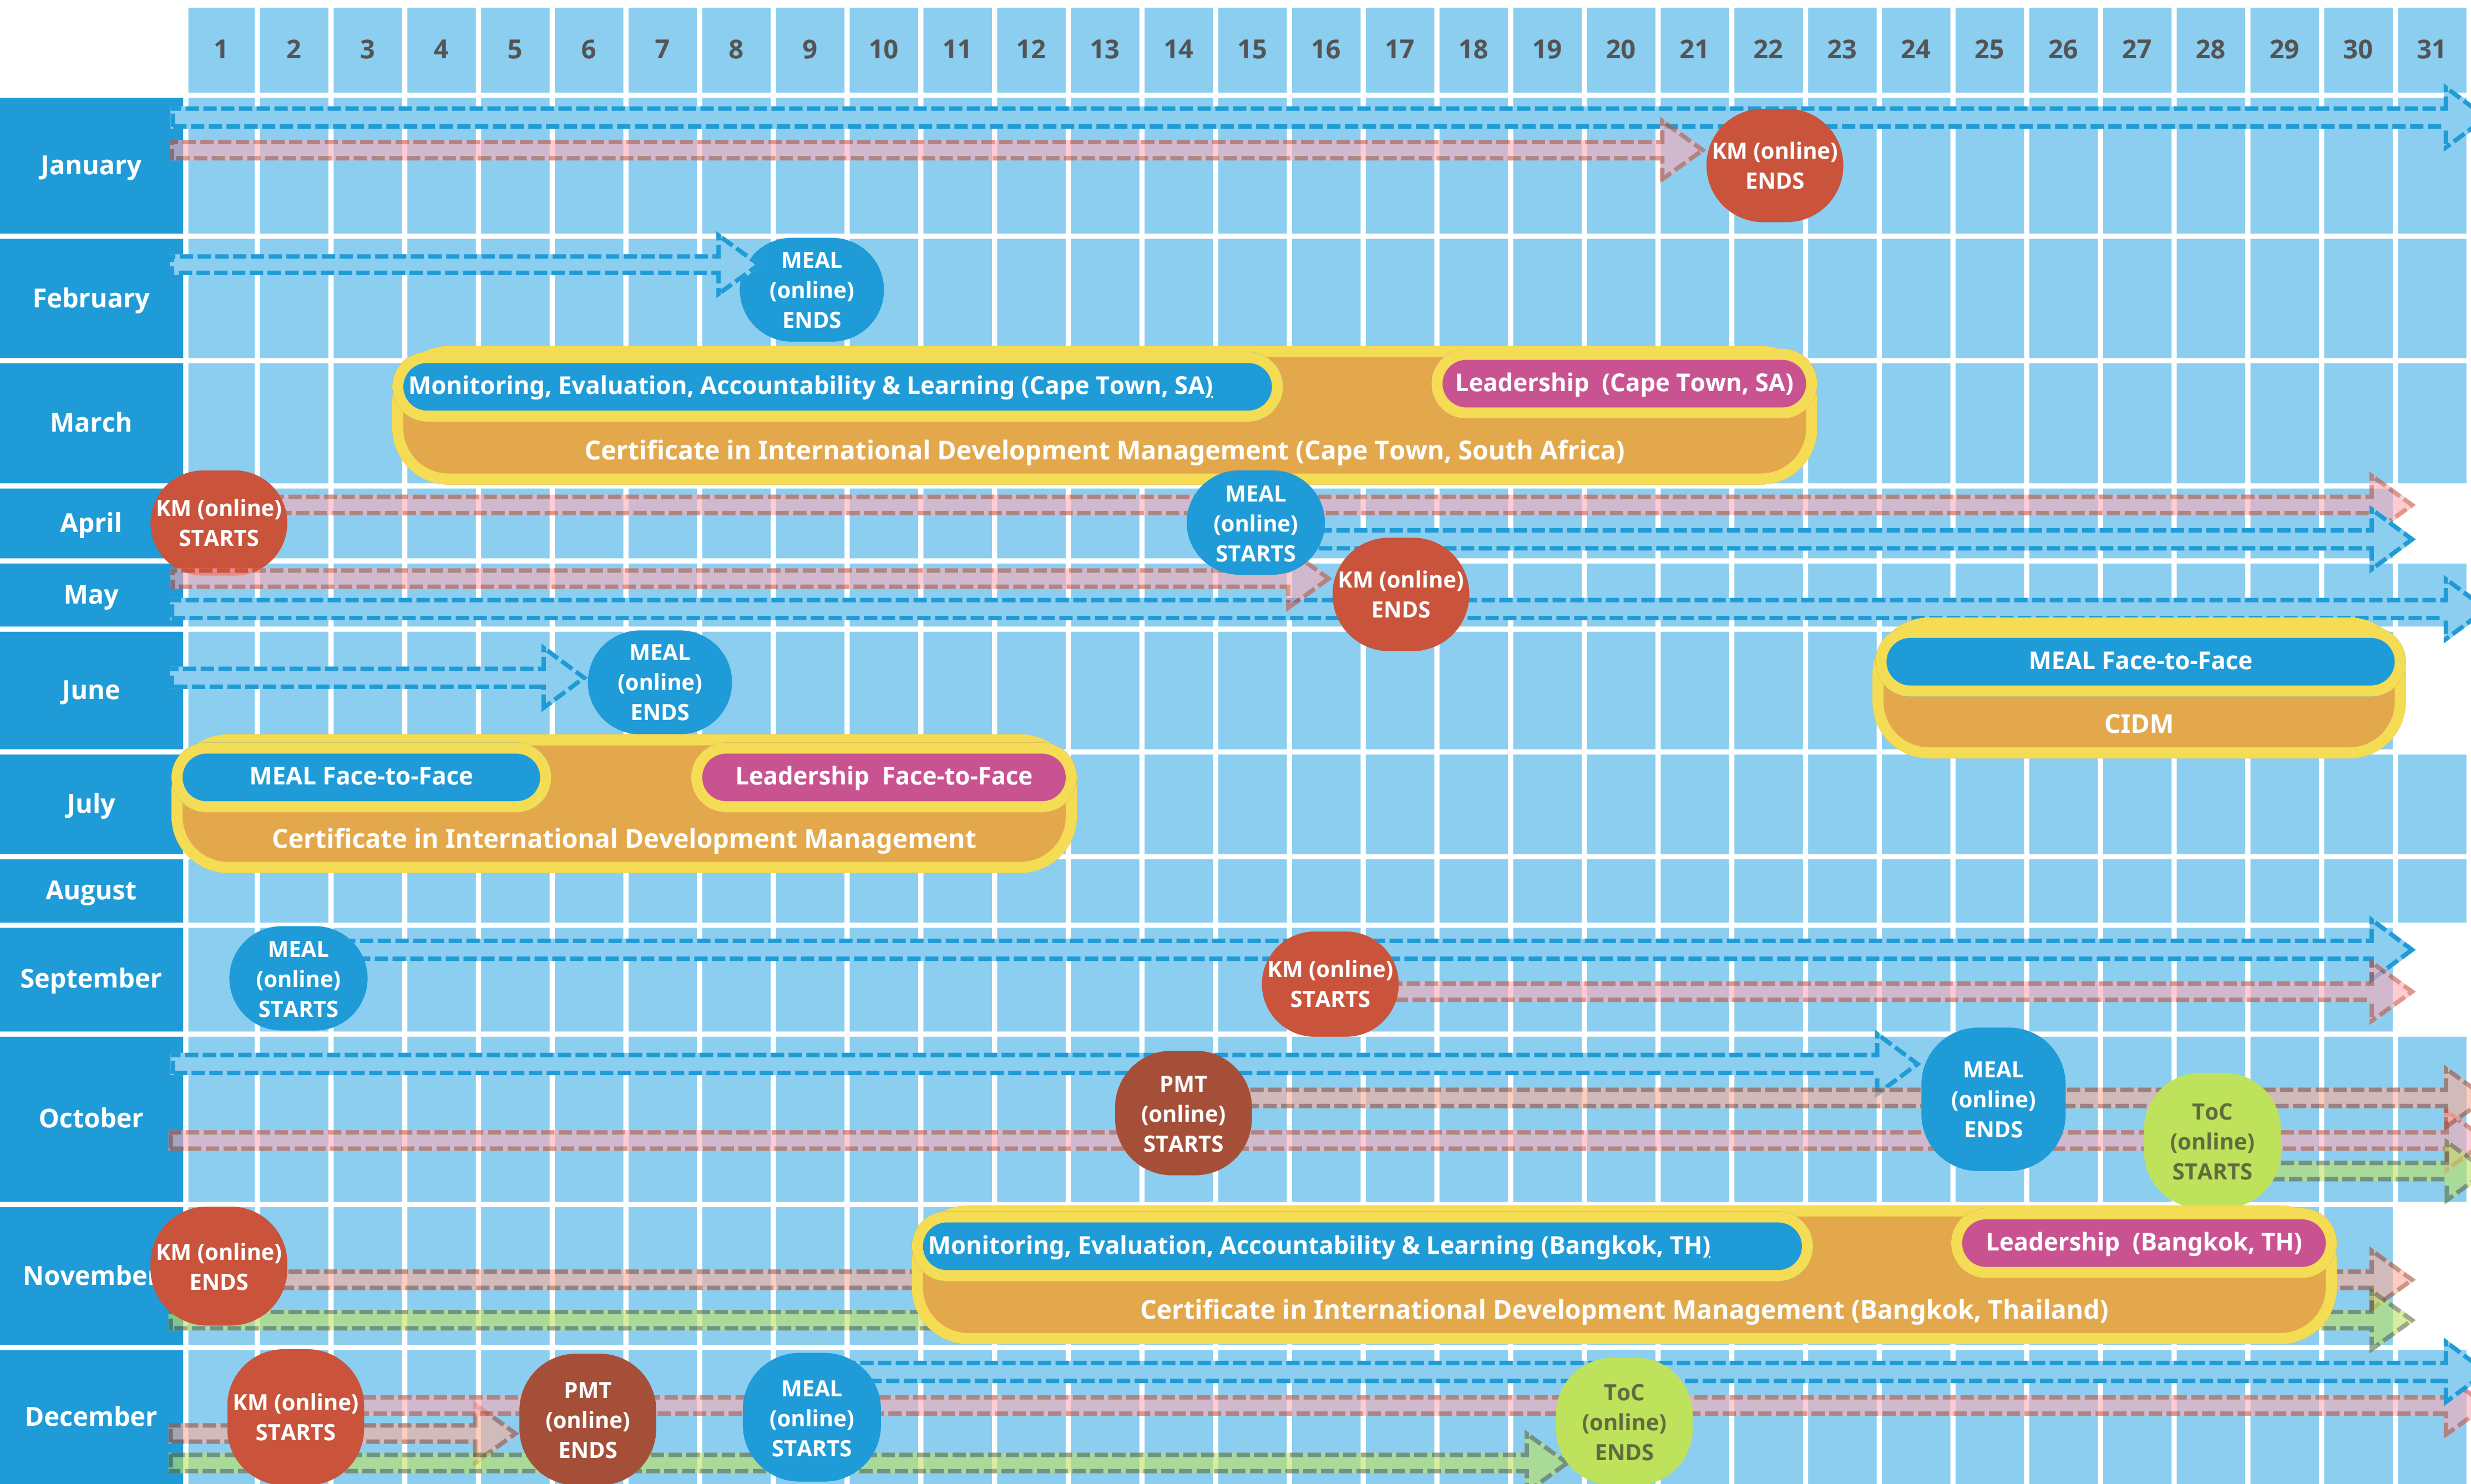

2024 Course Calendar

KM = Knowledge Management
MEAL = Monitoring, Evaluation, Accountability and Learning
PMT = Project Monitoring Techniques
TOC = Theory of Change in Practice
Leadership (LMD) = Leadership and Management in International Development
CIDM = Certificate in International Development Management