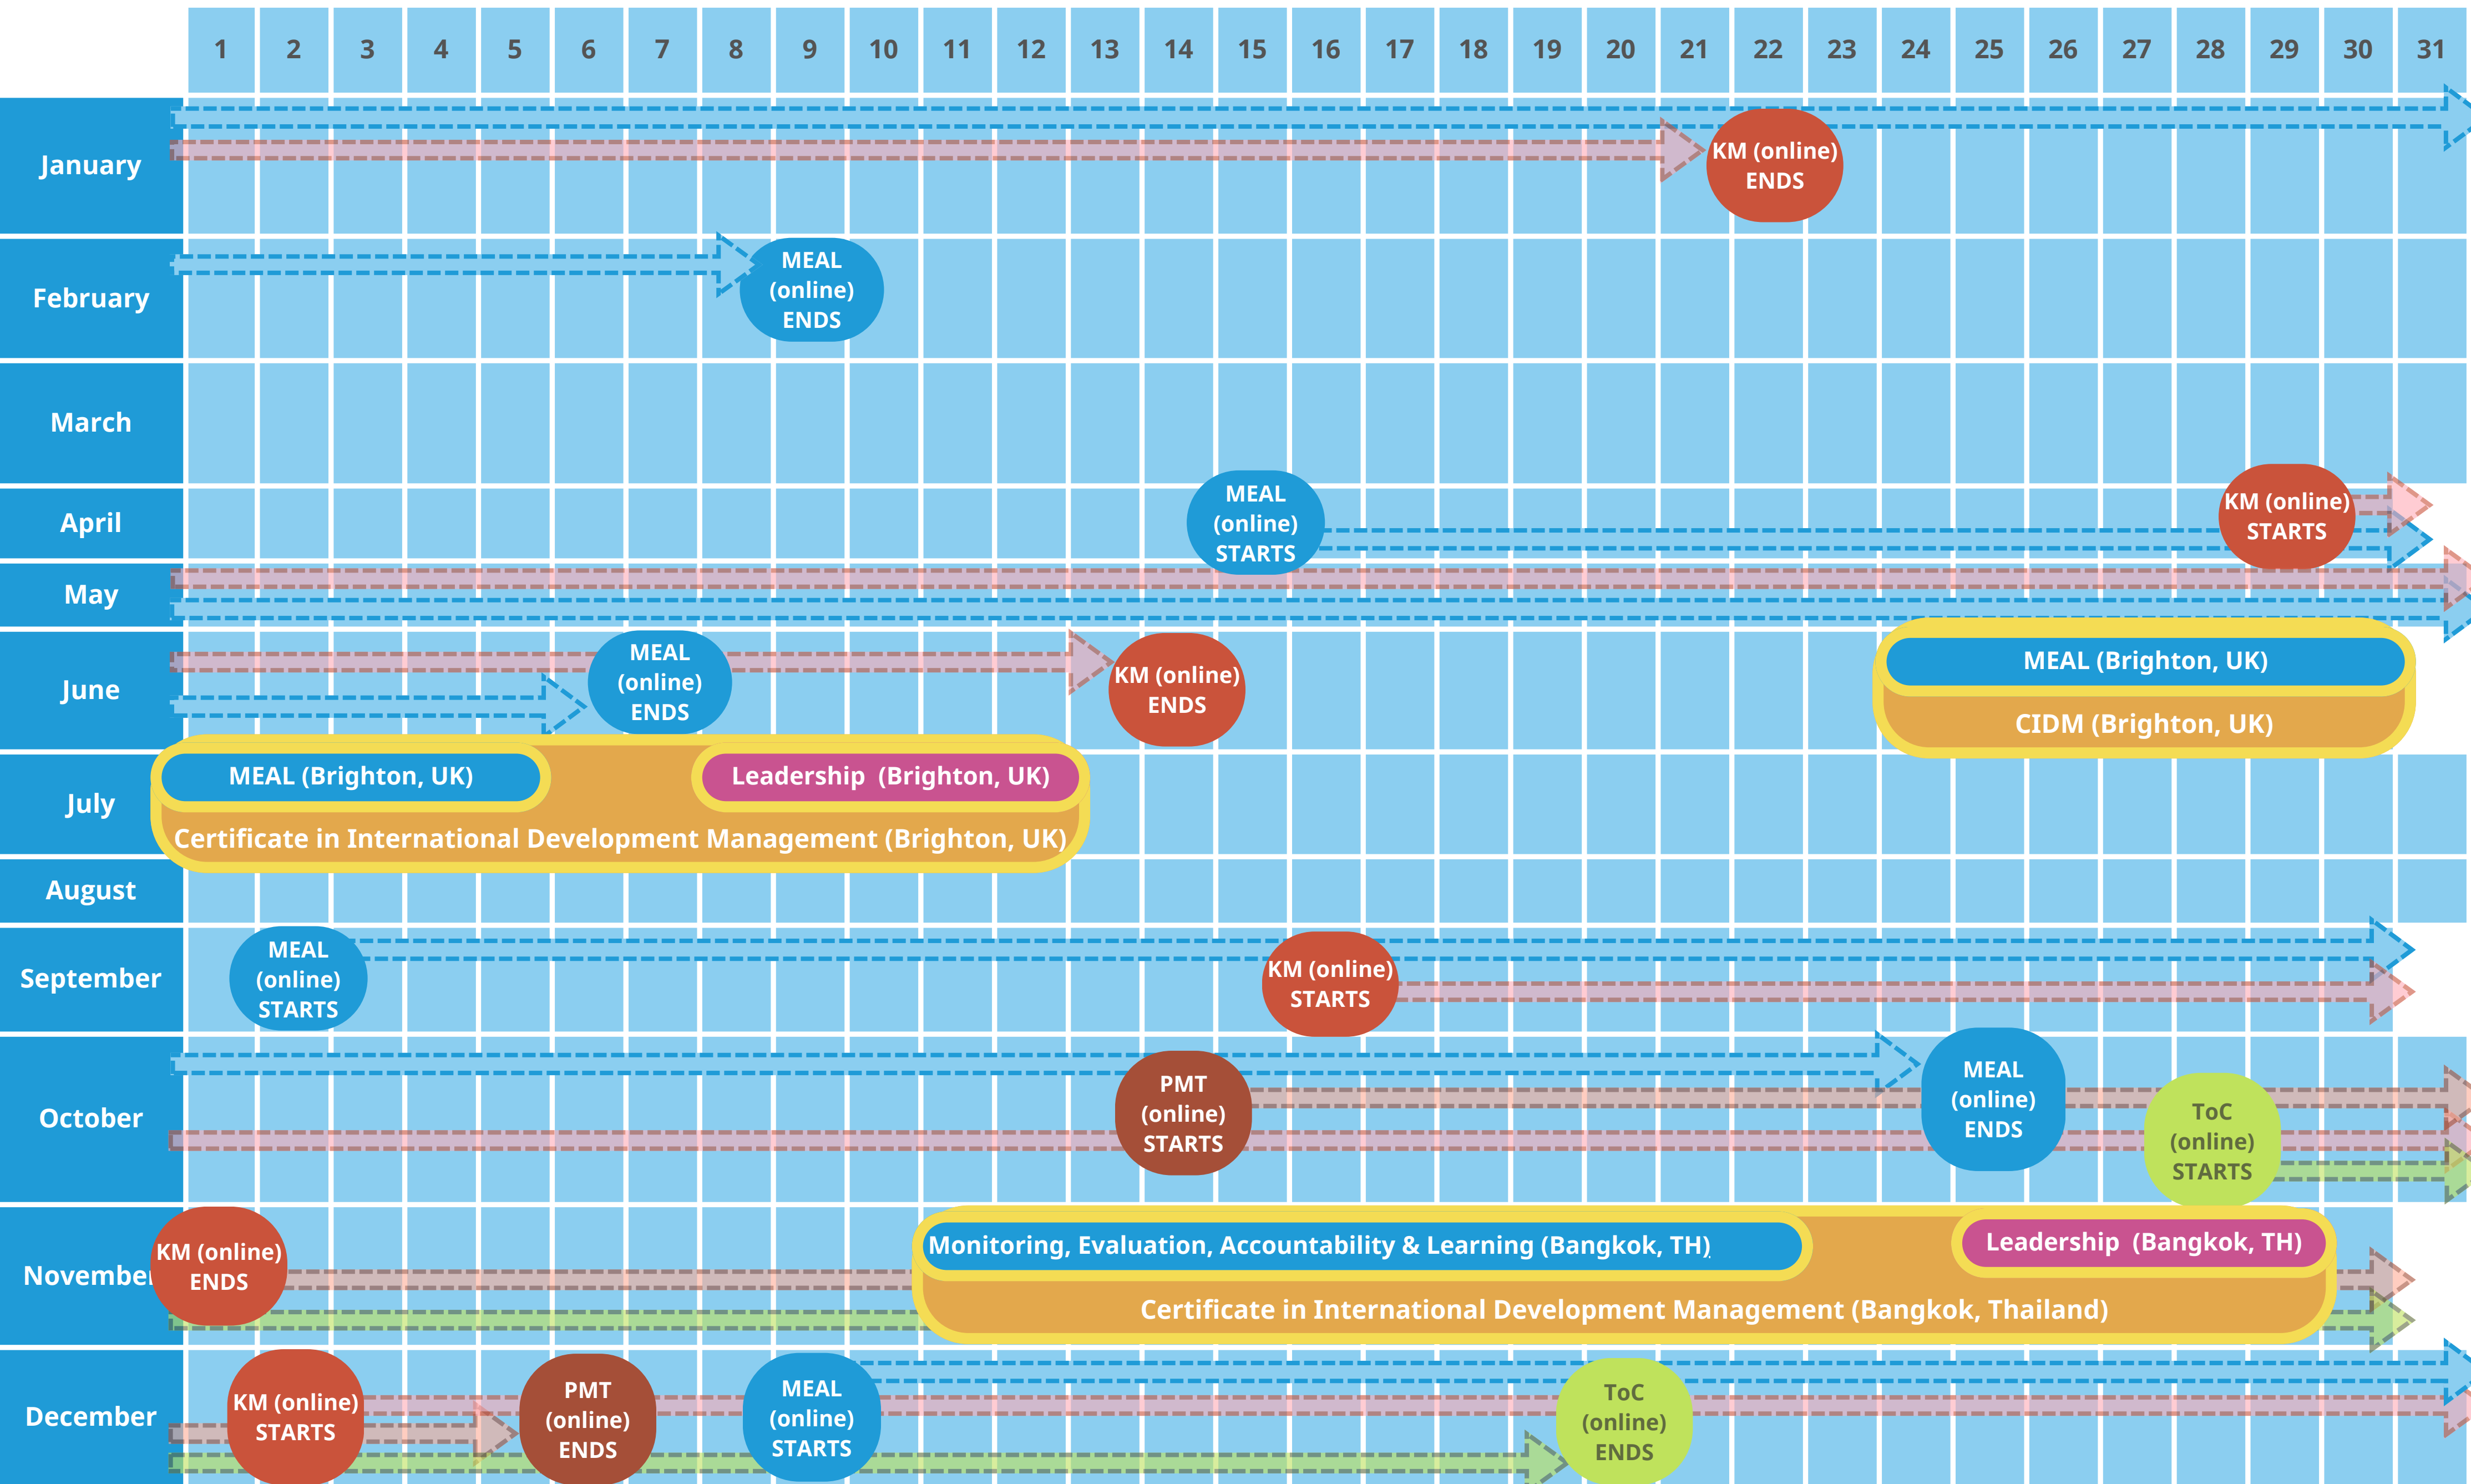

2024 Course Calendar

KM = Knowledge Management
MEAL = Monitoring, Evaluation, Accountability and Learning
PMT = Project Monitoring Techniques
TOC = Theory of Change in Practice
Leadership (LMD) = Leadership and Management in International Development
CIDM = Certificate in International Development Management