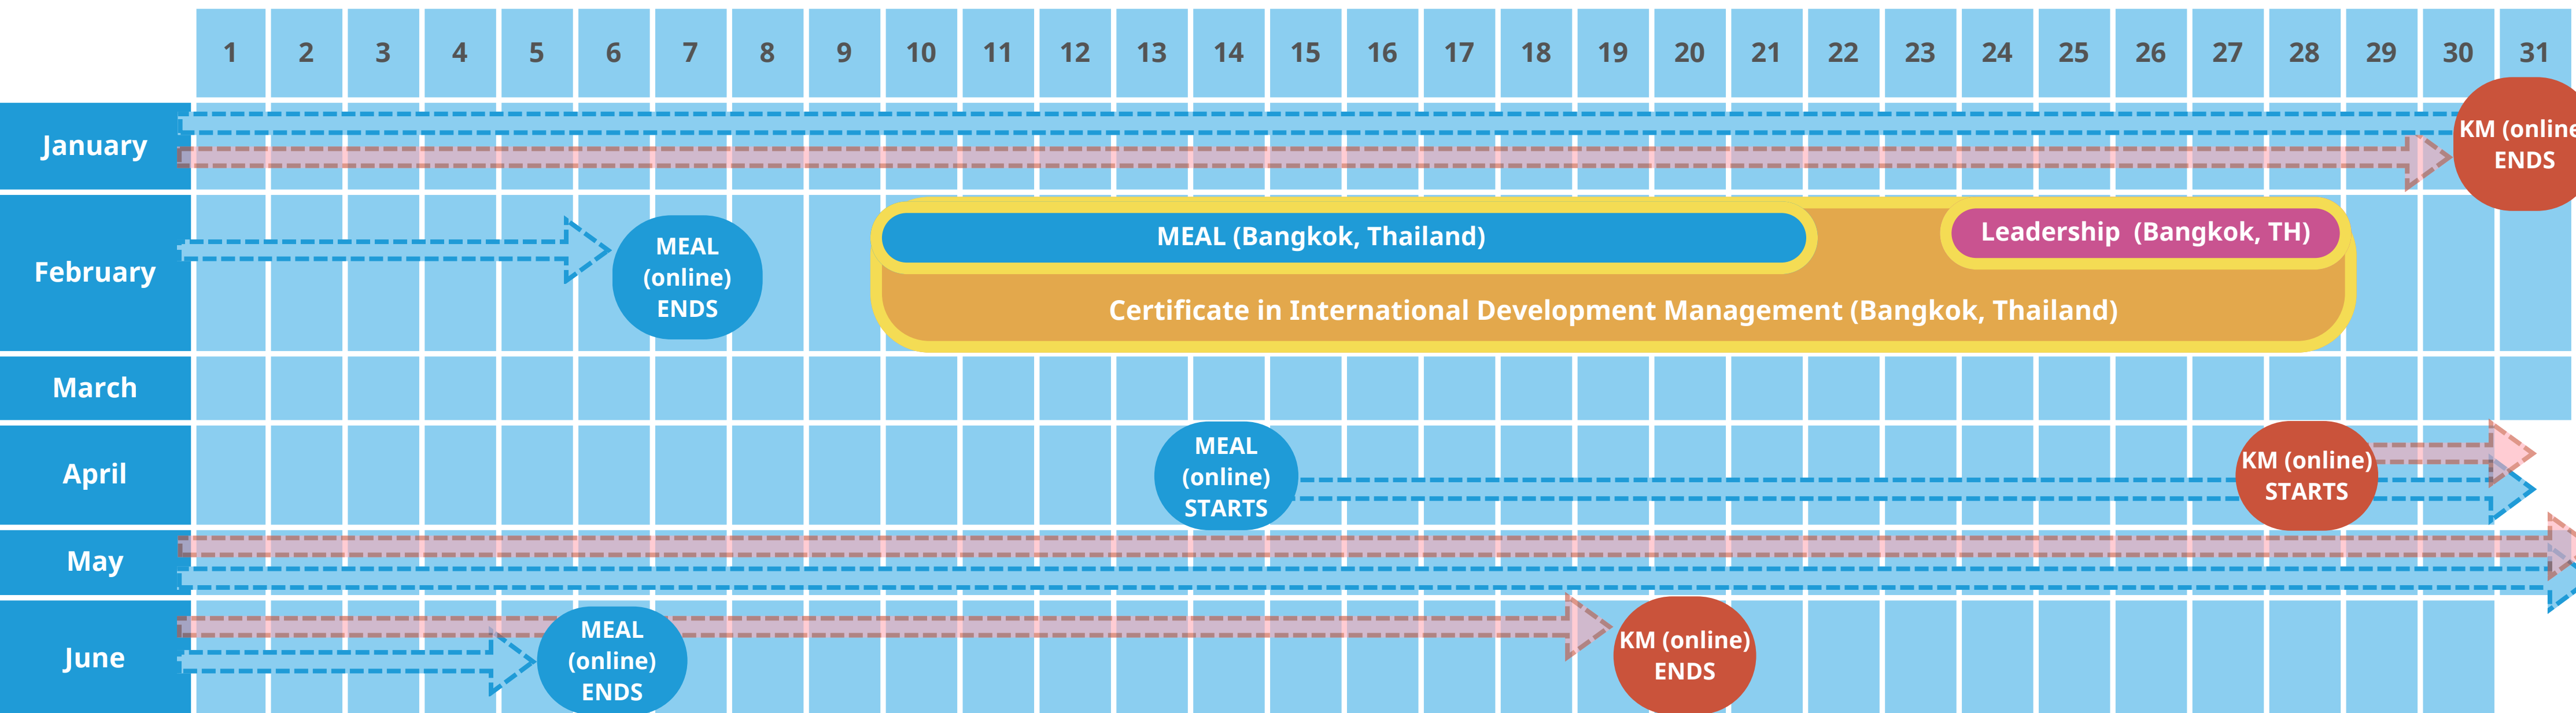

2024 Course Calendar

2025 Course Calendar

KM = Knowledge Management
MEAL = Monitoring, Evaluation, Accountability and Learning

ToC = Theory of Change in Practice
Leadership (LMD) = Leadership and Management in International Development