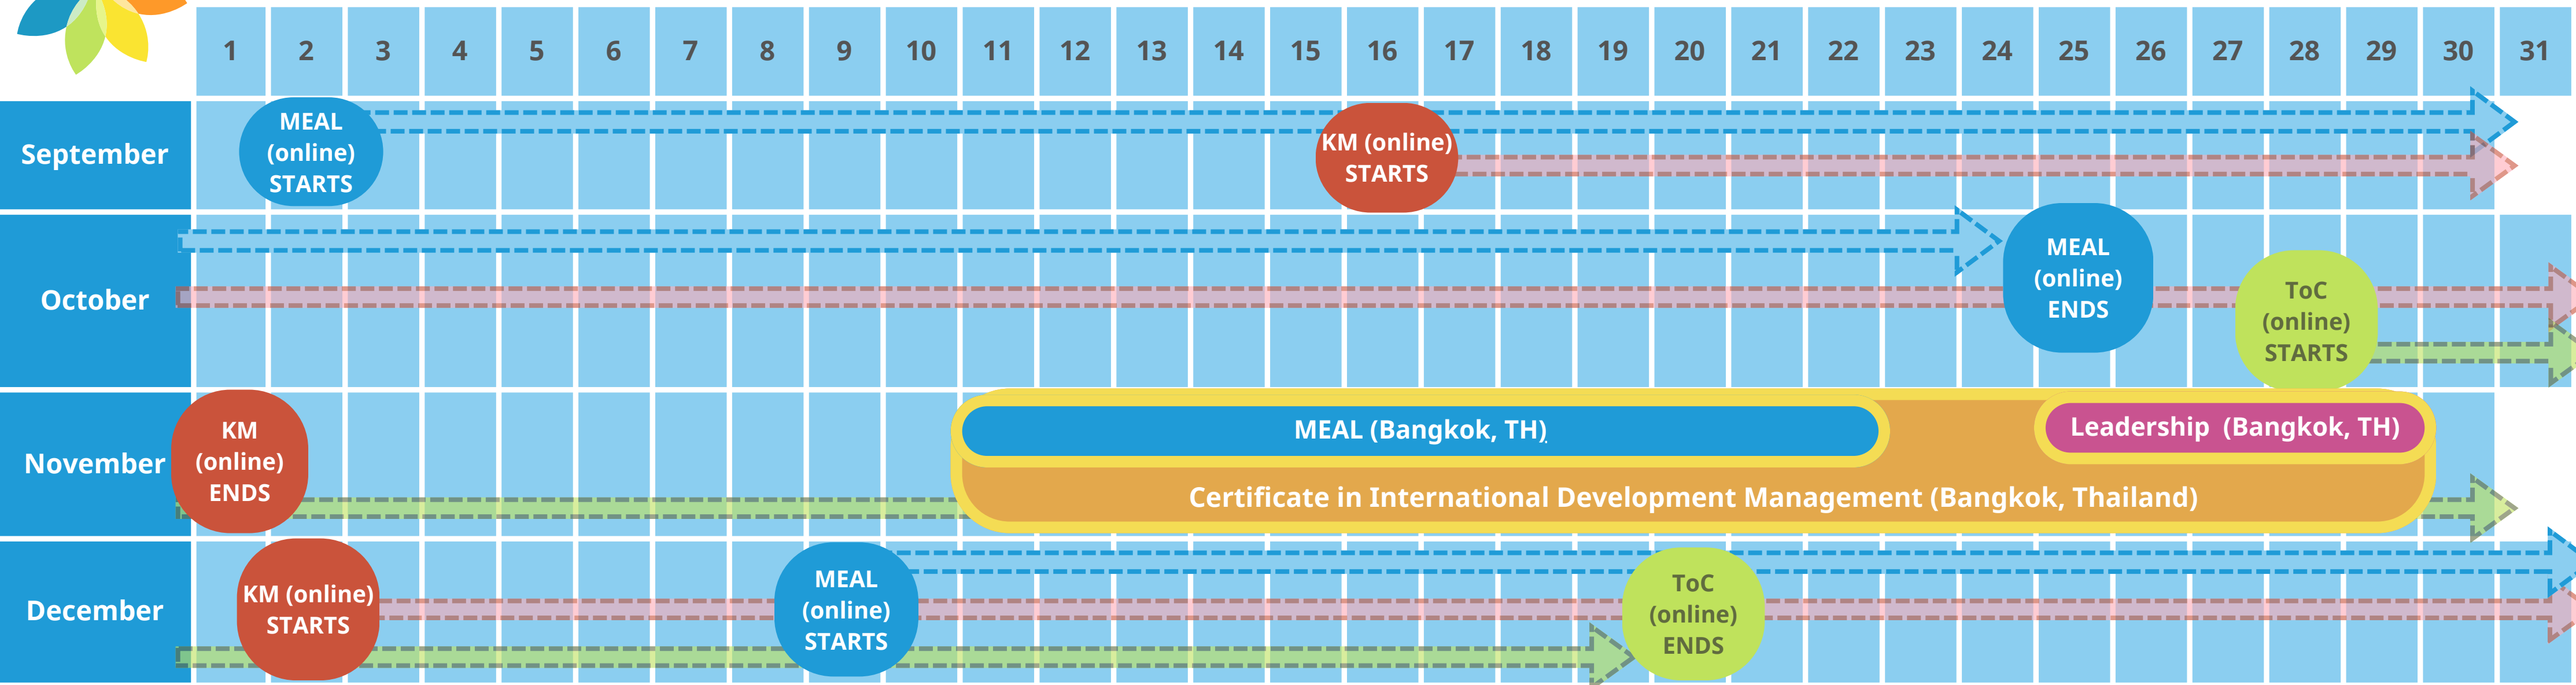

2024 Course Calendar

2025 Course Calendar

KM = Knowledge Management
MEAL = Monitoring, Evaluation, Accountability and Learning

ToC = Theory of Change in Practice
Leadership (LMD) = Leadership and Management in International Development