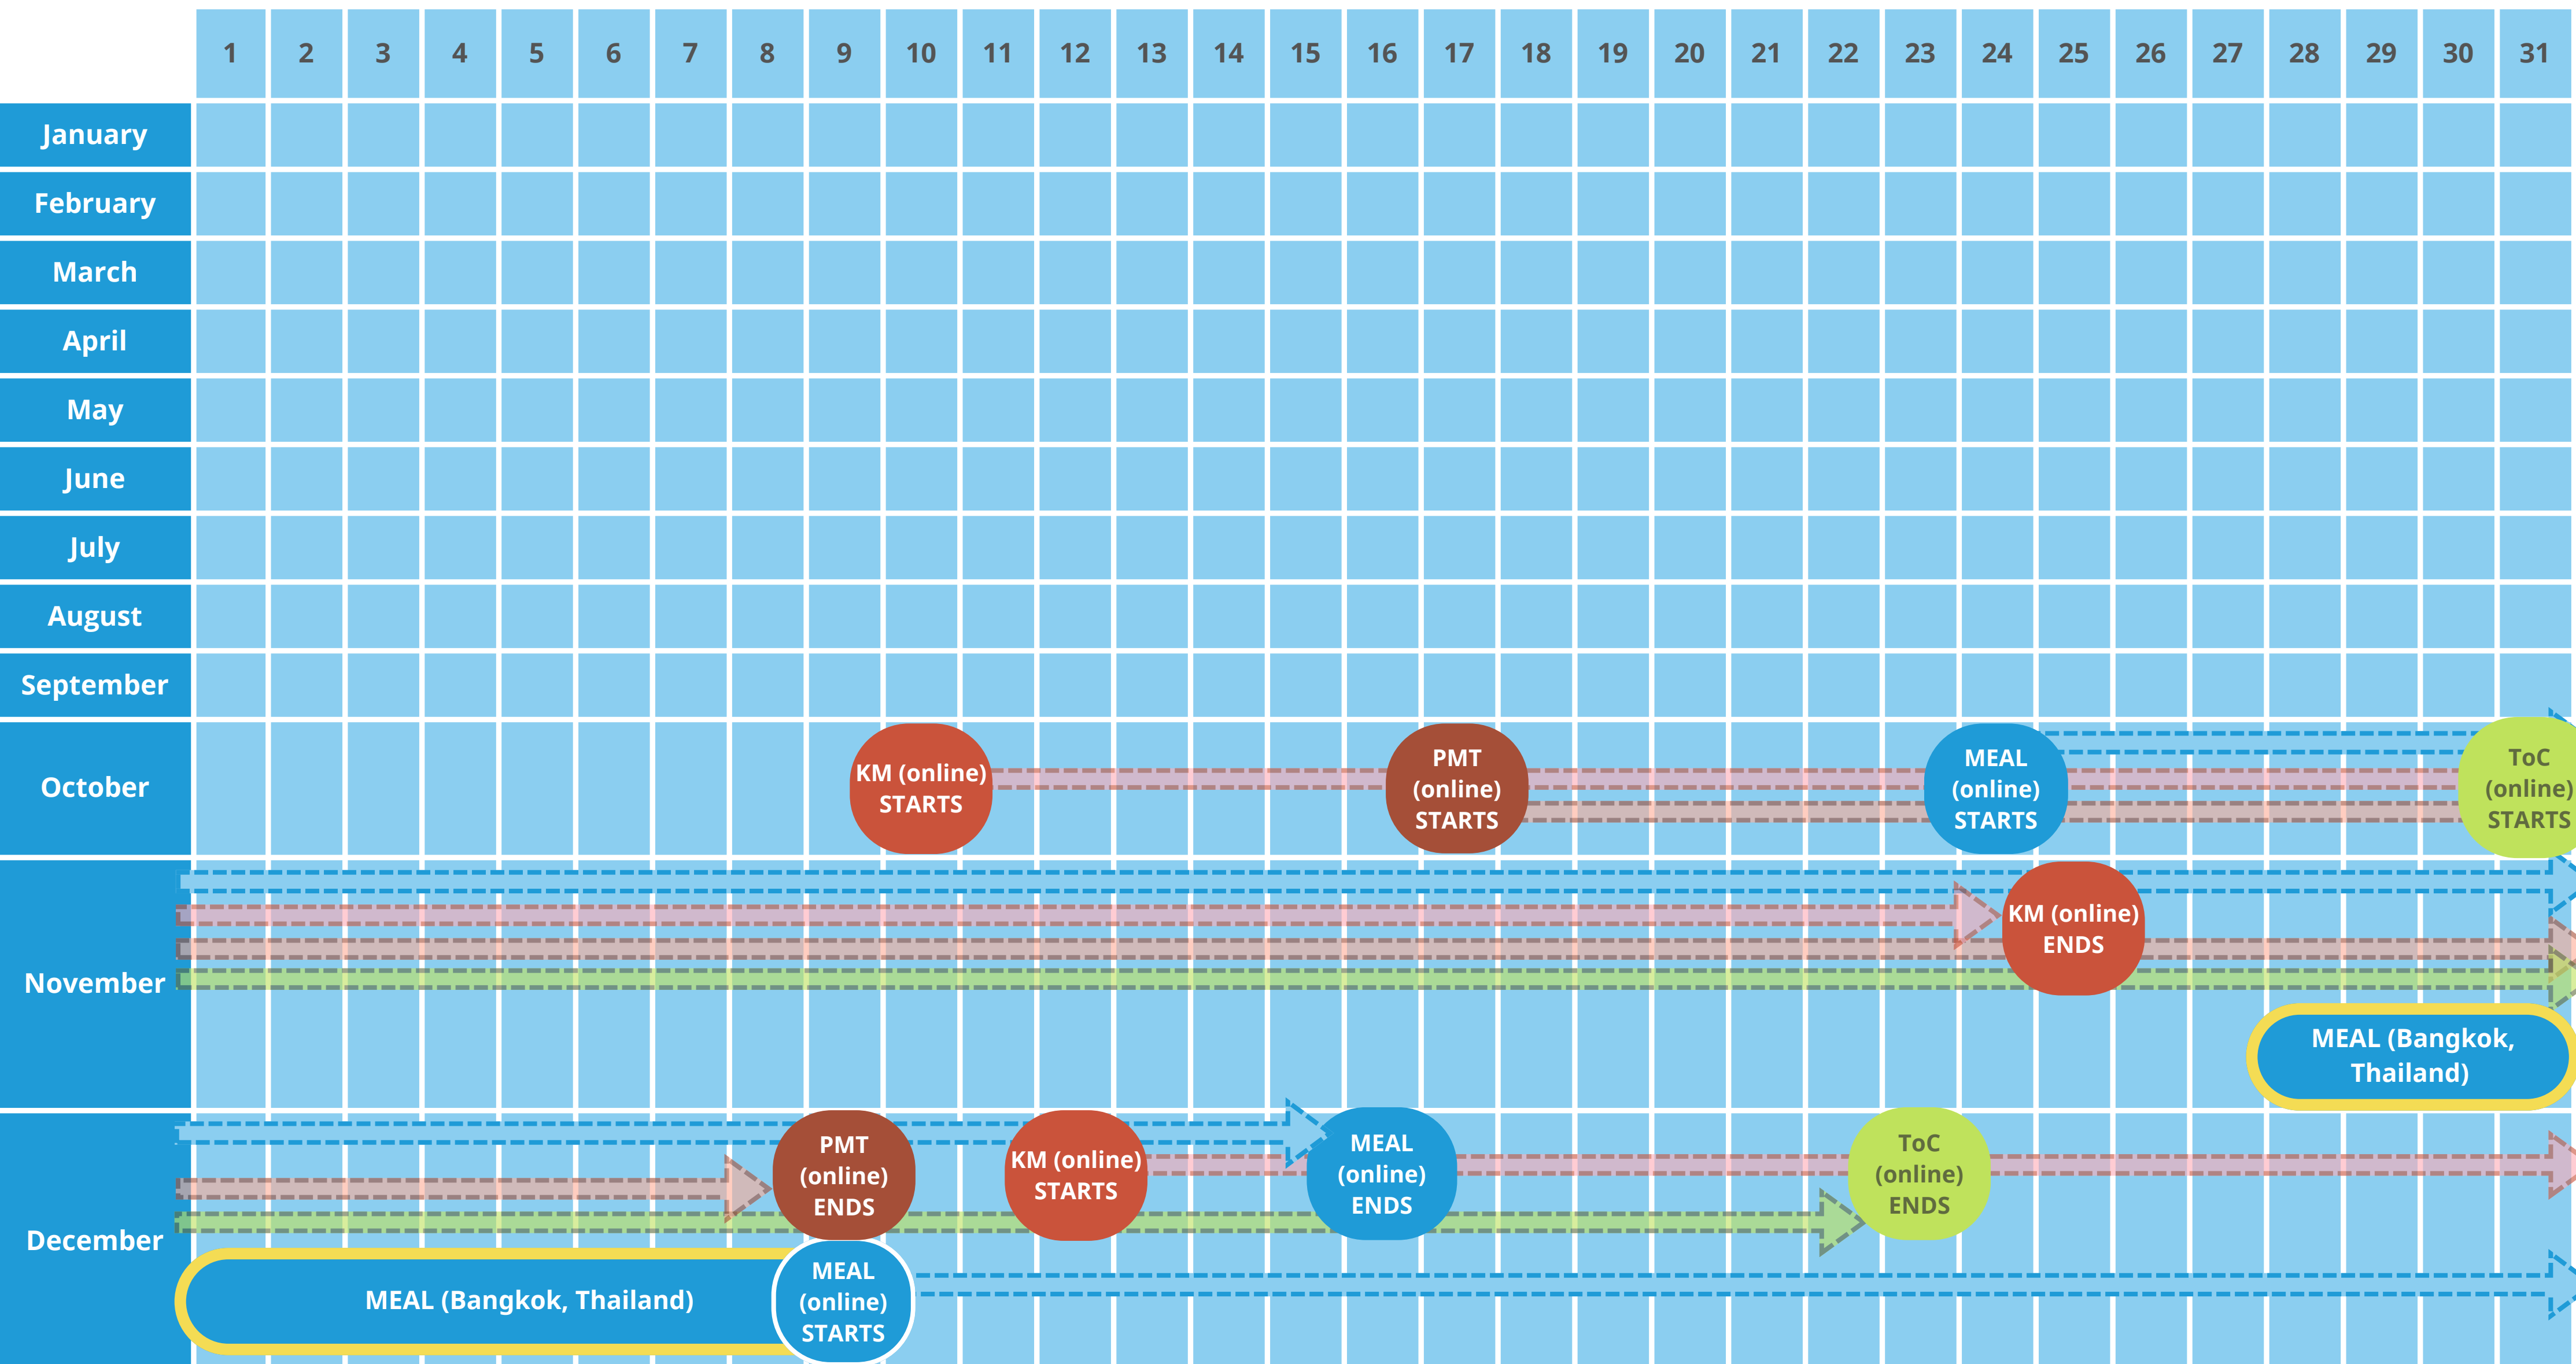

2026 Course Calendar

KM (online)
ENDS

MEAL
(online)
ENDS

More dates
coming soon...

KM = Knowledge Management
MEAL = Monitoring, Evaluation, Accountability and Learning
PMT = Project Monitoring Techniques

TOC = Theory of Change in Practice
Leadership (LMD) = Leadership and Management in International Development
CIDM = Certificate in International Development Management

2024 Course Calendar

KM = Knowledge Management
MEAL = Monitoring, Evaluation, Accountability and Learning
PMT = Project Monitoring Techniques

TOC = Theory of Change in Practice
Leadership (LMD) = Leadership and Management in International Development
CIDM = Certificate in International Development Management

2023 Course Calendar

KM = Knowledge Management
MEAL = Monitoring, Evaluation, Accountability and Learning
PMT = Project Monitoring Techniques

TOC = Theory of Change in Practice
Leadership (LMD) = Leadership and Management in International Development
CiDM = Certificate in International Development Management

2022 Course Calendar

- KM** = Knowledge Management
- MEAL** = Monitoring, Evaluation, Accountability and Learning
- PMT** = Project Monitoring Techniques
- TOC** = Theory of Change in Practice