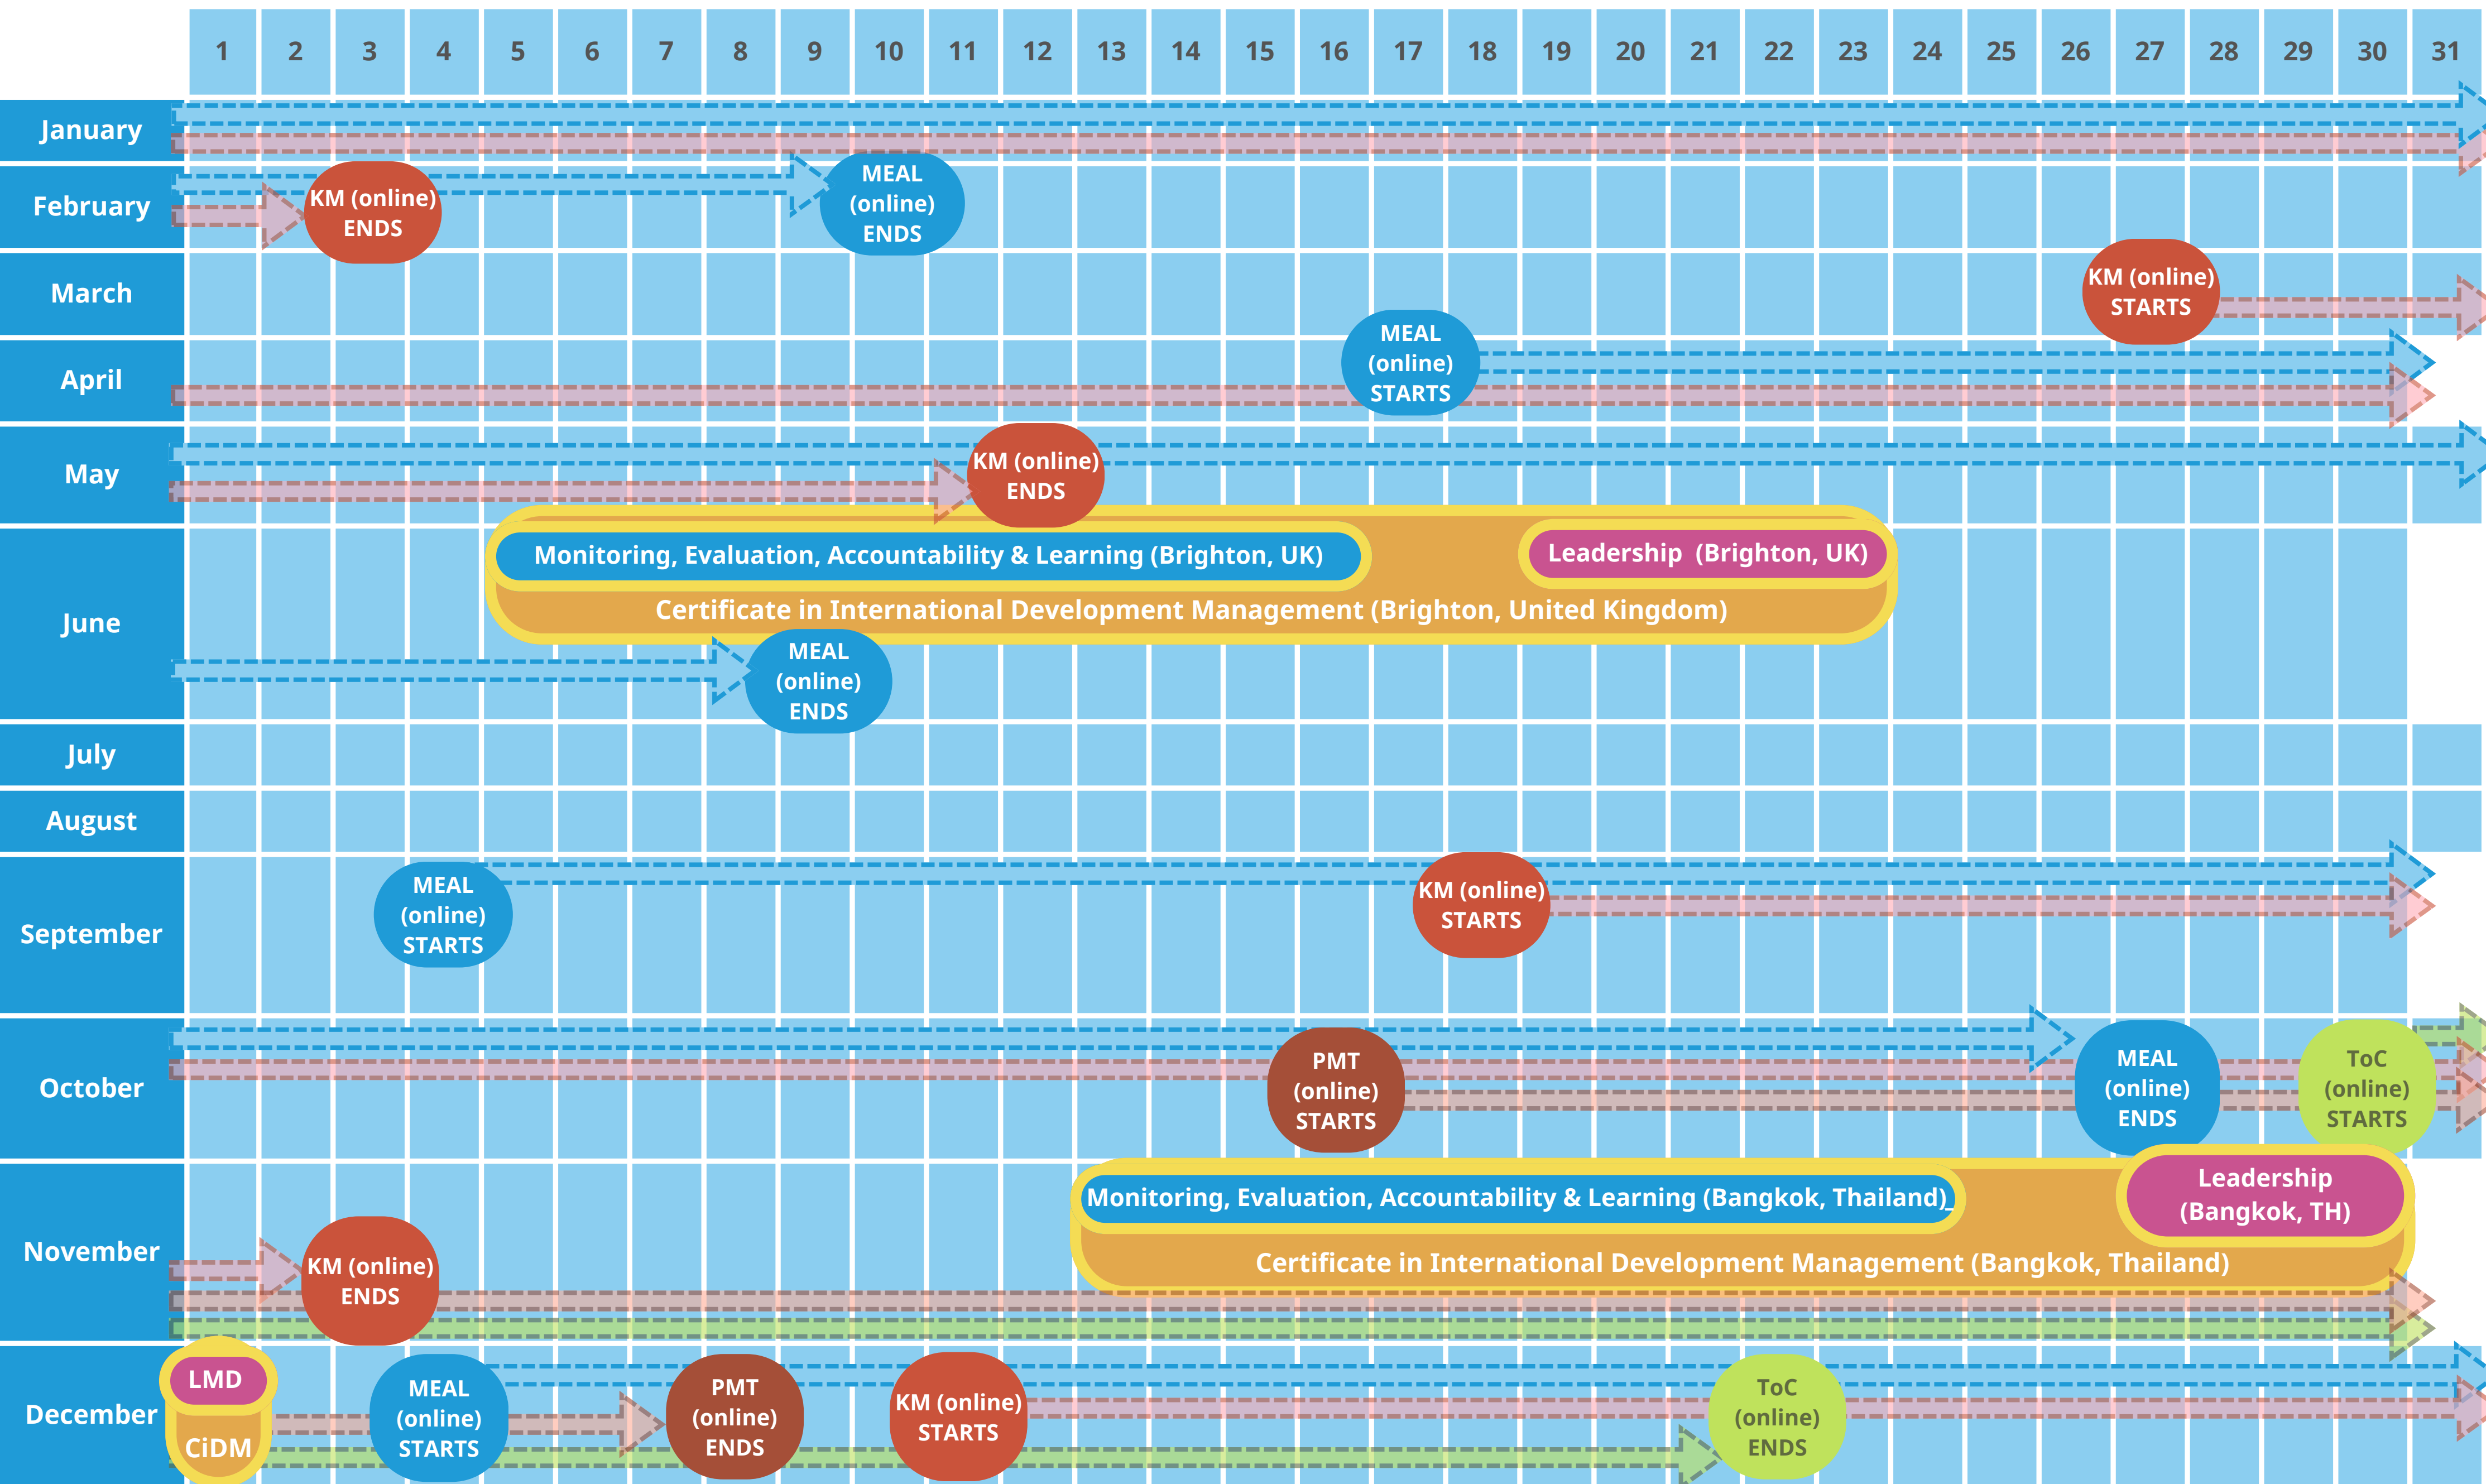

2026 Course Calendar

KM (online)
ENDS

MEAL
(online)
ENDS

More dates
coming soon...

KM = Knowledge Management
MEAL = Monitoring, Evaluation, Accountability and Learning
PMT = Project Monitoring Techniques

TOC = Theory of Change in Practice
Leadership (LMD) = Leadership and Management in International Development
CIDM = Certificate in International Development Management

2024 Course Calendar

KM = Knowledge Management
MEAL = Monitoring, Evaluation, Accountability and Learning
PMT = Project Monitoring Techniques

TOC = Theory of Change in Practice
Leadership (LMD) = Leadership and Management in International Development
CIDM = Certificate in International Development Management

2023 Course Calendar

KM = Knowledge Management
MEAL = Monitoring, Evaluation, Accountability and Learning
PMT = Project Monitoring Techniques

TOC = Theory of Change in Practice
Leadership (LMD) = Leadership and Management in International Development
CiDM = Certificate in International Development Management

2022 Course Calendar

- KM** = Knowledge Management
- MEAL** = Monitoring, Evaluation, Accountability and Learning
- PMT** = Project Monitoring Techniques
- TOC** = Theory of Change in Practice