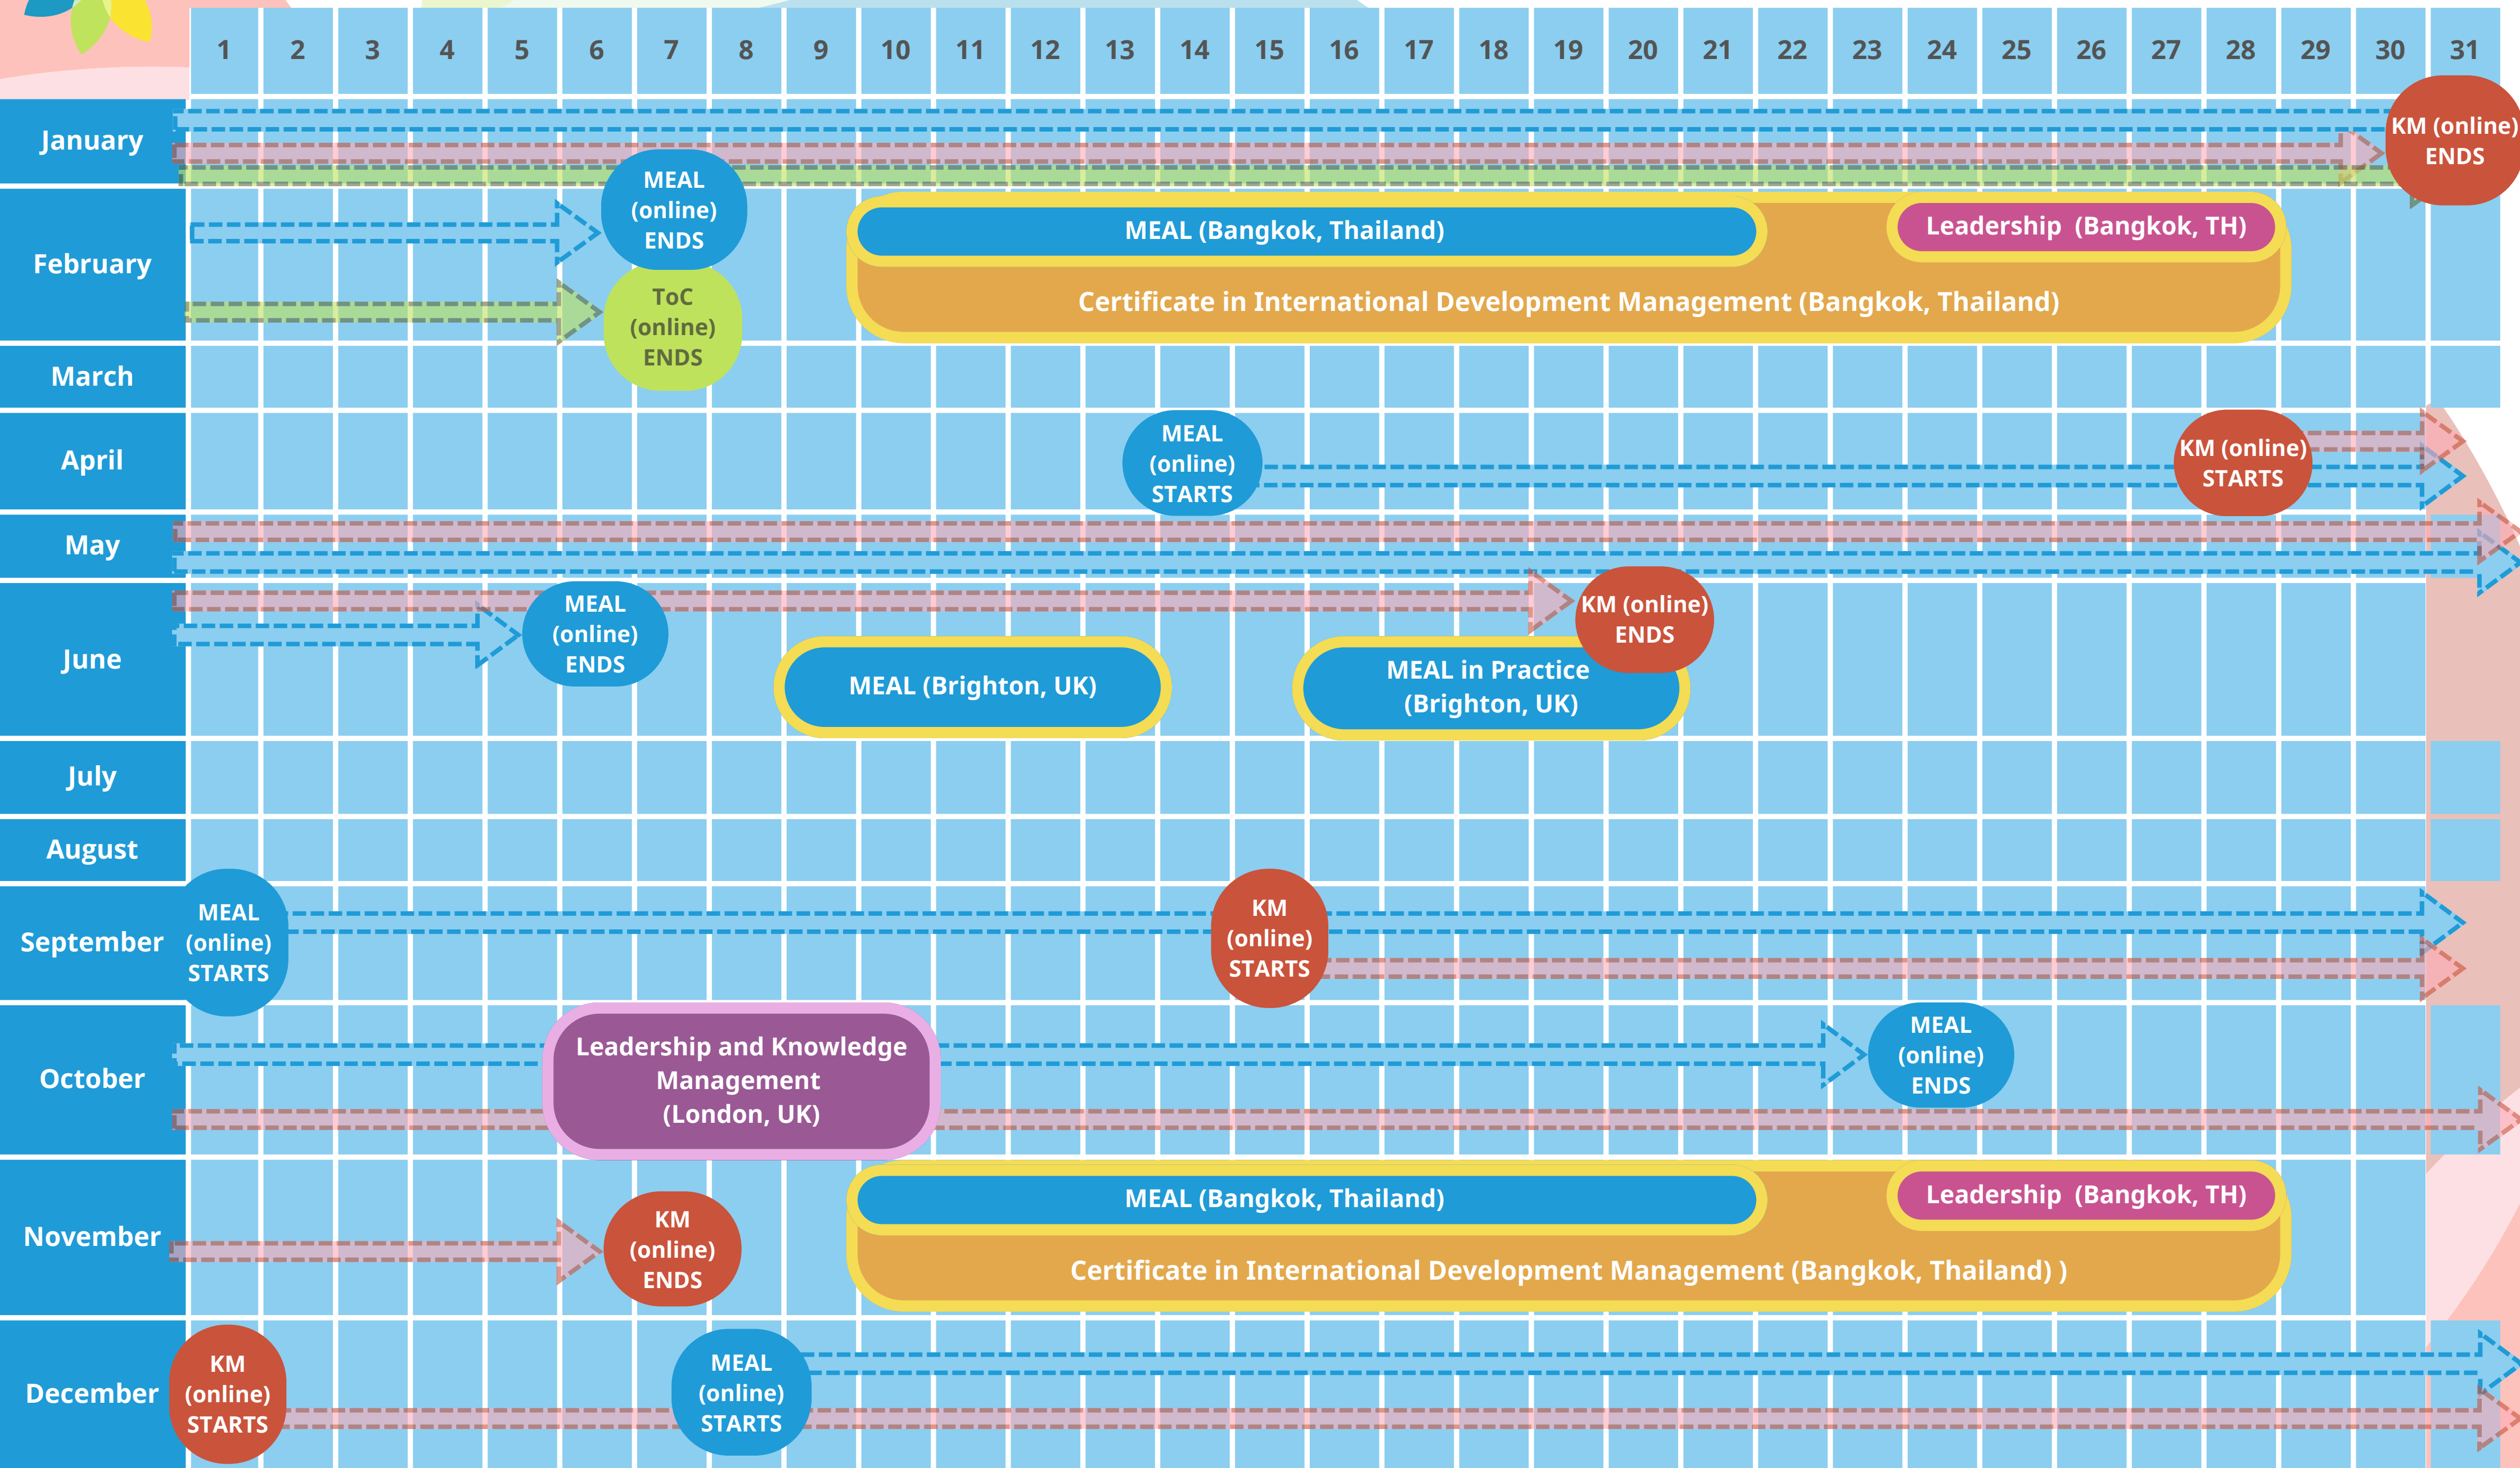

2025 Course Calendar

KM = Knowledge Management
MEAL = Monitoring, Evaluation, Accountability and Learning
PMT = Project Monitoring Techniques

TOC = Theory of Change in Practice
Leadership (LMD) = Leadership and Management in International Development
CIDM = Certificate in International Development Management