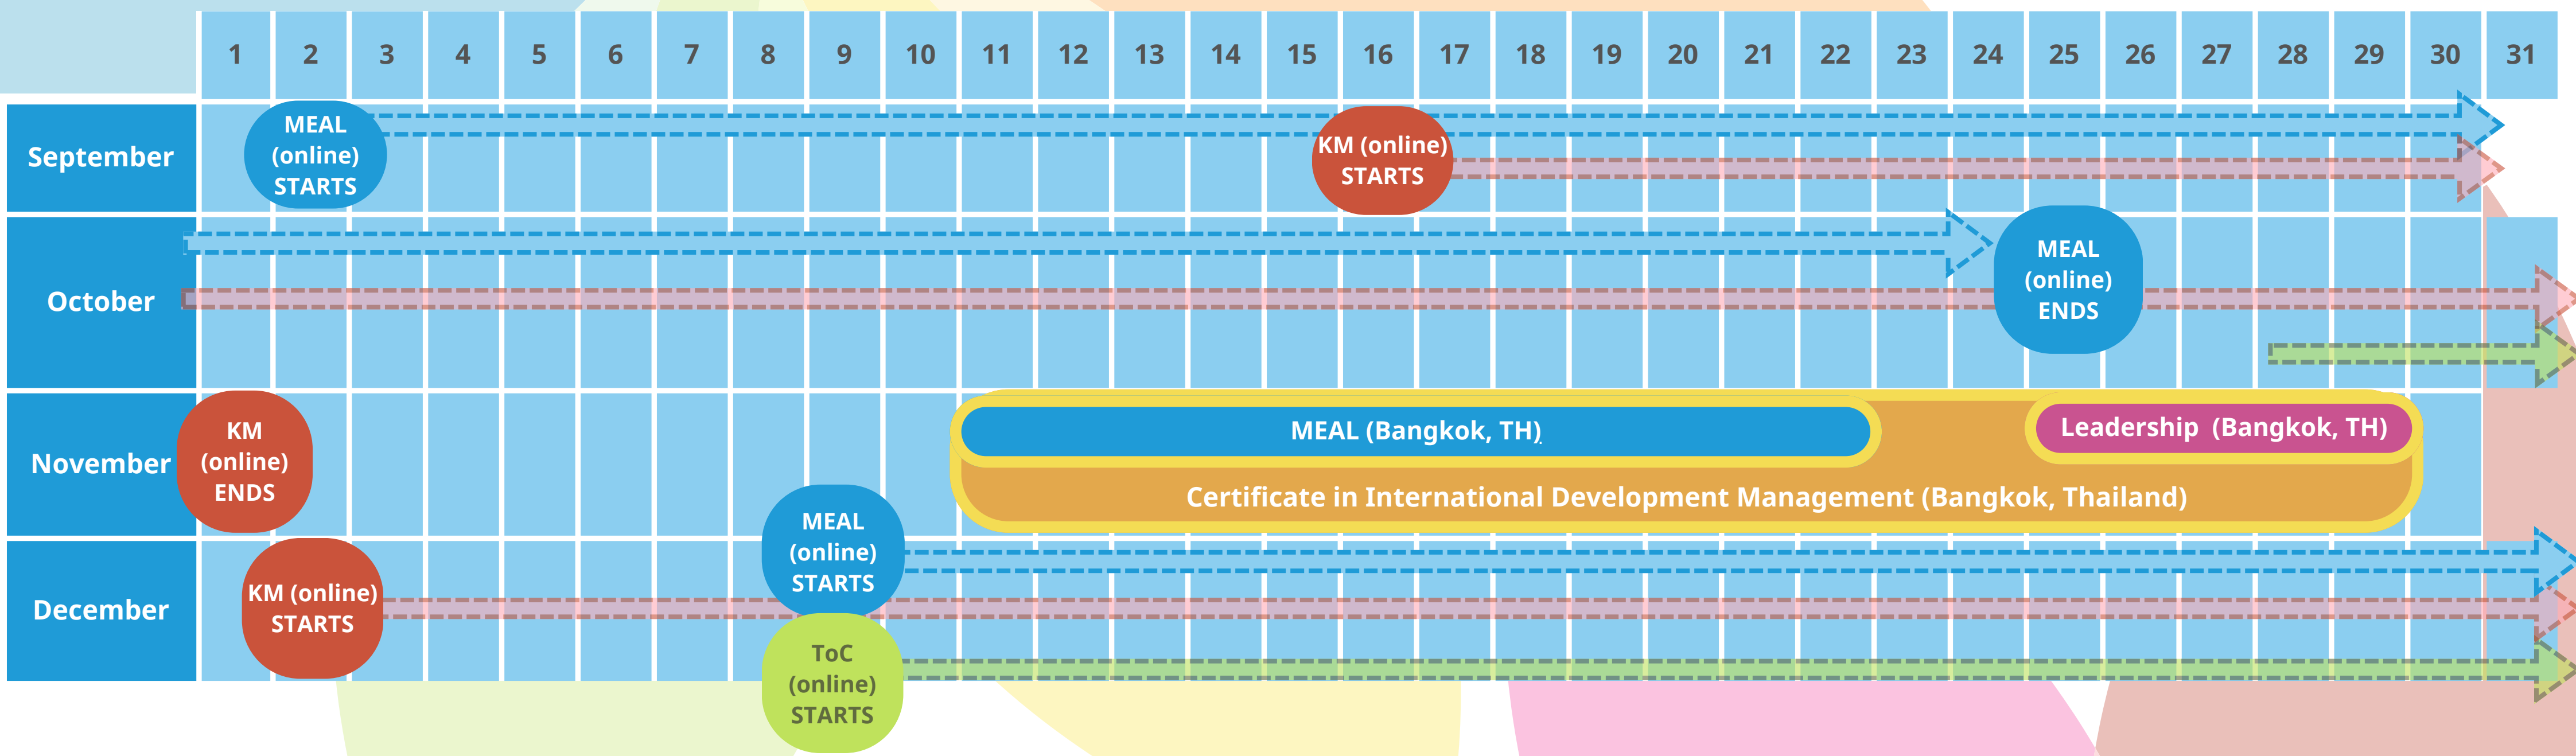

2024 Course Calendar

KM = Knowledge Management
MEAL = Monitoring, Evaluation, Accountability and Learning

ToC = Theory of Change in Practice
Leadership (LMD) = Leadership and Management in International Development

2026 Course Calendar

KM (online)
ENDS

MEAL
(online)
ENDS

More dates
coming soon...

KM = Knowledge Management
MEAL = Monitoring, Evaluation, Accountability and Learning
PMT = Project Monitoring Techniques

TOC = Theory of Change in Practice
Leadership (LMD) = Leadership and Management in International Development
CIDM = Certificate in International Development Management

2024 Course Calendar

KM = Knowledge Management
MEAL = Monitoring, Evaluation, Accountability and Learning
PMT = Project Monitoring Techniques

TOC = Theory of Change in Practice
Leadership (LMD) = Leadership and Management in International Development
CIDM = Certificate in International Development Management

2022 Course Calendar

- KM** = Knowledge Management
- MEAL** = Monitoring, Evaluation, Accountability and Learning
- PMT** = Project Monitoring Techniques
- TOC** = Theory of Change in Practice