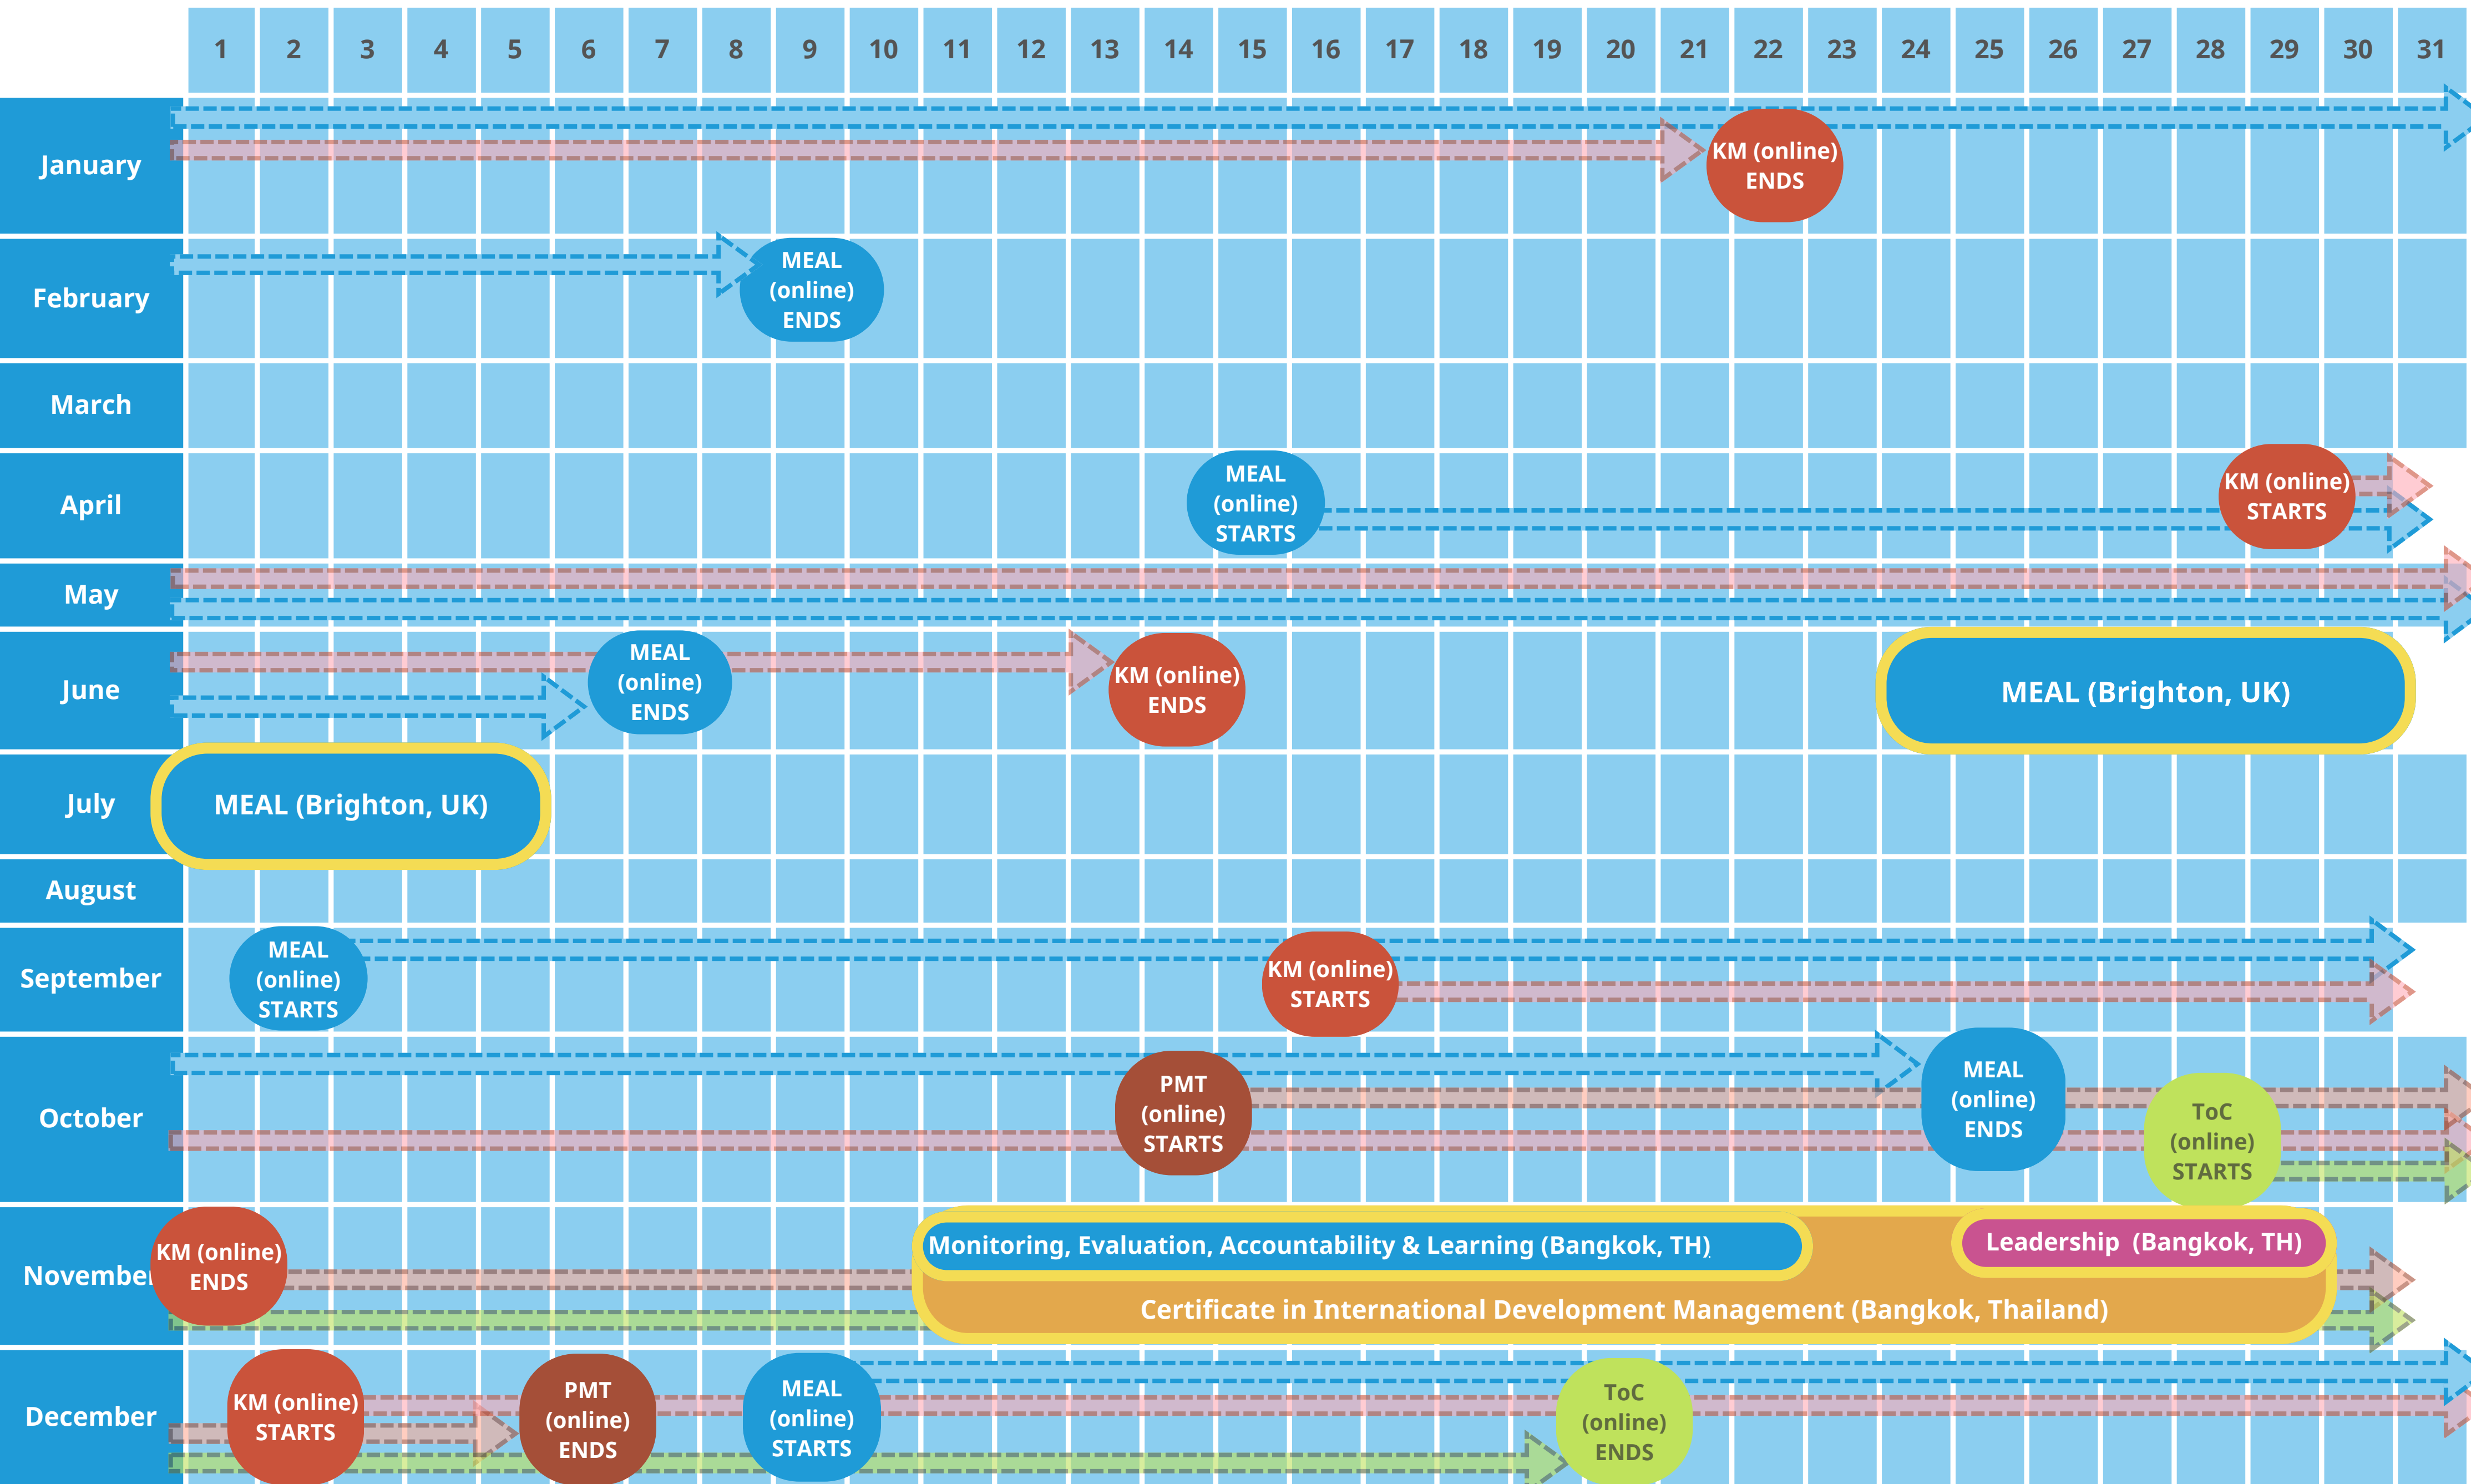

2026 Course Calendar

KM (online)
ENDS

MEAL
(online)
ENDS

More dates
coming soon...

KM = Knowledge Management
MEAL = Monitoring, Evaluation, Accountability and Learning
PMT = Project Monitoring Techniques

TOC = Theory of Change in Practice
Leadership (LMD) = Leadership and Management in International Development
CIDM = Certificate in International Development Management

2024 Course Calendar

KM = Knowledge Management
MEAL = Monitoring, Evaluation, Accountability and Learning
PMT = Project Monitoring Techniques

TOC = Theory of Change in Practice
Leadership (LMD) = Leadership and Management in International Development
CIDM = Certificate in International Development Management

2023 Course Calendar

KM = Knowledge Management
MEAL = Monitoring, Evaluation, Accountability and Learning
PMT = Project Monitoring Techniques

TOC = Theory of Change in Practice
Leadership (LMD) = Leadership and Management in International Development
CiDM = Certificate in International Development Management

2022 Course Calendar

- KM** = Knowledge Management
- MEAL** = Monitoring, Evaluation, Accountability and Learning
- PMT** = Project Monitoring Techniques
- TOC** = Theory of Change in Practice